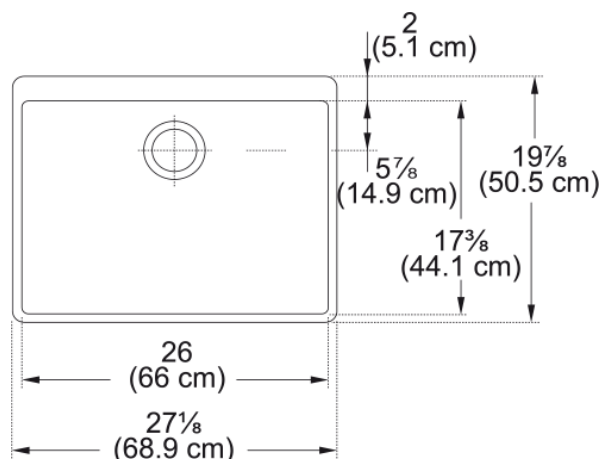

Manor House Fireclay Sink - MHK110-28WH | 130.0066.200

27.12-in. x 19.88-in. White Fireclay Single Bowl Apron Front Kitchen Sink. Many handcrafted Franke Fireclay sinks are designed in partnership with Villeroy & Boch, a world-renowned premium porcelain and ceramic producer since 1748. Together, Franke and Villeroy & Boch created the distinctive design of the Manor House Collection to enhance your personal kitchen style. Scratch-and-stain resistant fireclay offers hygienic properties and qualities most desired in today's kitchens.

Aspect

Sink type	Sink
Type of material	Fireclay
Number of bowls	1
Color	White
Surface finish	Glossy

Product Dimensions

Length (right to left)	27.638
Width (front to back)	19.764
Large bowl size: right to left	25.63
Large bowl size: front to back	16.142
Large bowl: depth	7.126

Installation

Minimum cabinet size	30"

Product specifications

Installation type	Apron front
Drain hole	3 1/2"
Position of drainer	No drainer

Product identification

Product brand	FRANKE
Product family	None
Collection	Manor House
Certified by	IAPMO

Features

Drainers number	No drainer
Product reversibility	No
Faucet ledge	No