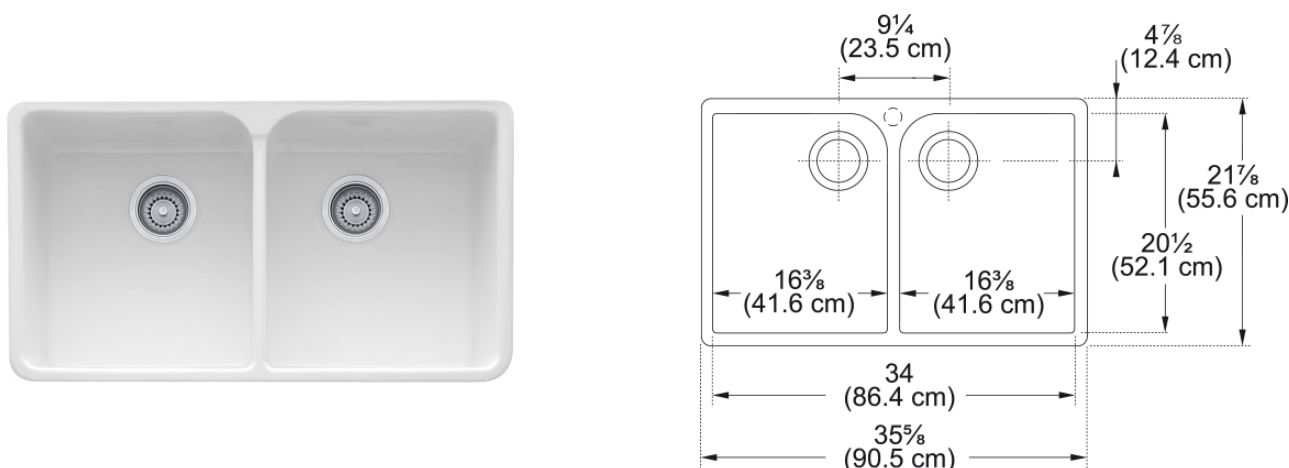

Manor House Fireclay Sink - MHK720-35WH | 130.0066.213

35.5-in. x 21.62-in. White Fireclay Double Bowl Apron Front Kitchen Sink. Many handcrafted Franke Fireclay sinks are designed in partnership with Villeroy & Boch, a world-renowned premium porcelain and ceramic producer since 1748. Together, Franke and Villeroy & Boch created the distinctive design of the Manor House Collection to enhance your personal kitchen style. Scratch-and-stain resistant fireclay offers hygienic properties and qualities most desired in today's kitchens.

Aspect

Sink type	Sink
Type of material	Fireclay
Number of bowls	2
Color	White
Surface finish	Glossy

Product Dimensions

Length (right to left)	35.622
Width (front to back)	21.874
Large bowl size: right to left	16.535
Large bowl size: front to back	20.5
Large bowl: depth	7.874
Small bowl size: right to left	16.535
Small bowl size: front to back	20.5
Small bowl: depth	7.874

Installation

Minimum cabinet size	36"
----------------------	-----

Product specifications

Installation type	Apron front
Drain hole	3 1/2"
Position of drainer	No drainer

Product identification

Product brand	FRANKE
Product family	None
Collection	Manor House
Certified by	IAPMO