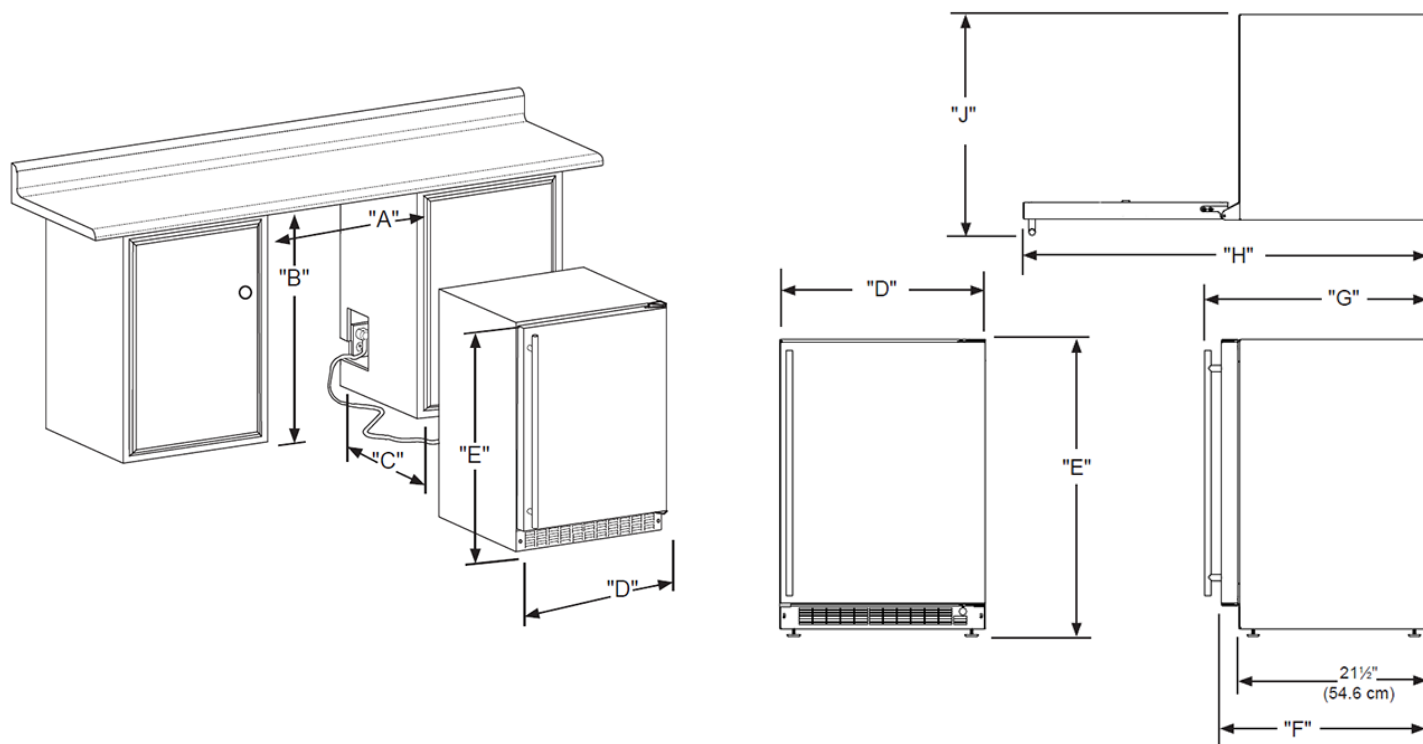

MLBV024

24" BEVERAGE CENTER

MARVEL CLASSIC COLLECTION

MAIN FEATURES

- 5.7 cu ft. capacity stores up to 194 cans (12-oz) and 6 wine bottles
- Three adjustable and removable flat glass shelves
- Bottom wine storage accommodates larger bottles
- Dynamic cooling technology delivers rapid cool down, frost-free operation, and temperature stability
- Argon-filled, UV-resistant tinted dual pane glass door options protect contents
- Digital controls allow you to select a temperature from 34°F to 60°F
- Door ajar and high/low temperature alerts
- Arctic white LED theater-style lighting
- Elegant midnight black interior
- Reversible door allows for right or left swing
- Built-in or freestanding

DIMENSIONAL DRAWINGS

ROUGH IN DIMENSIONS*

"A"	"B"	"C"
24"	34" to 35"	24"
(61 cm)	(86.4 to 88.9 cm)	(61 cm)

CABINET DIMENSIONS*

"D"	"E"	"F"	"G"	"H"	"J"
23-7/8"	33-3/4" to 34-3/4"	23-5/8"*	25-1/2*	46-3/8"*	25-3/4"*
(60.7 cm)	(85.7 cm to 88.3 cm)	(60 cm)	(64.8 cm)	(117.8 cm)	(65.4 cm)

PRODUCT SPECIFICATIONS

Capacity	5.5 cu. ft.
Cord Length	6 ft.
Electrical Requirements	115V / 60 Hz / 15A
ENERGY STAR	Yes
Refrigerant Type	R600a
Sabbath Mode	Yes
Shipping Dimensions	28" W x 31" D x 37" H
Shipping Weight	160 lbs
Temperature Range	34°F to 60°F