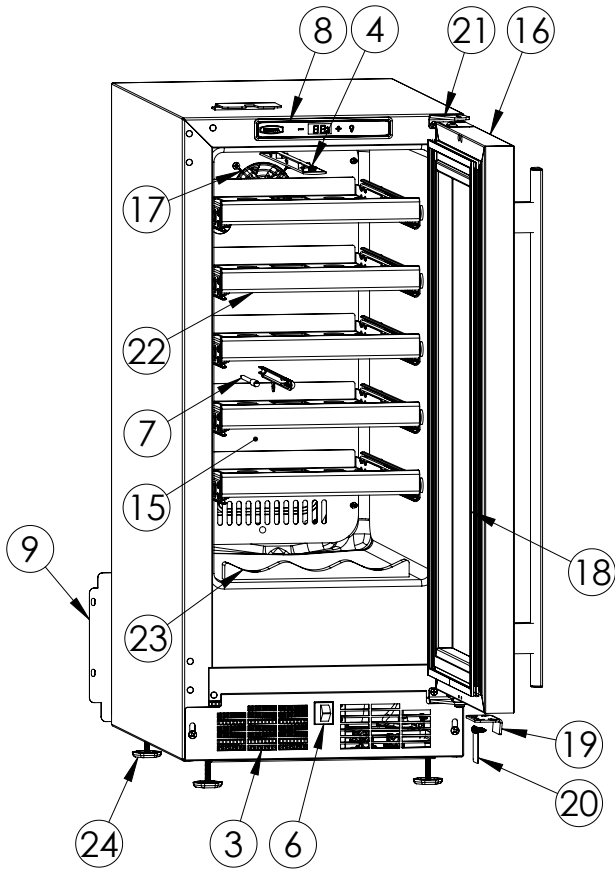

Service Parts List

marvelrefrigeration.com
616-754-5601

MLWC115-SG01A		
ITEM	DESCRIPTION	MARVEL P/N
1	CONDENSER ASSEMBLY	42249375
2	MAIN CONTROL BOARD KIT	S42088705
3	GRILLE	S41015692-SS
4	LED LIGHT STRIP	S68100
5	CONTROL BOARD	S68176
6	BLACK ROCKER LIGHT SWITCH	42246922
7	THERMISTOR ASSEMBLY	S41015903-BLK
8	UI DISPLAY KIT	S68166-01
9	ACCESS COVER	S41015923
10	WIRE HARNESS KIT*	S41015773
11	CONDENSER FAN MOTOR	42248161
12	CONDENSER FAN BLADE	42248160
13	COMPRESSOR	S41015395
14	COMPRESSOR ELECTRICALS	S41015921
15	EVAPORATOR ASSEMBLY	42249373
16	DOOR ASSEMBLY	S42038746
17	EVAP FAN	42249149
18	DOOR GASKET	S31580-052
19	DOOR STOP	S41015708-BLK
20	STRIKER PLATE	S41015709-BLK
21	HINGE PKG	S52411635-CHR
22	SHELF ASSEMBLY	S42138916-NAT
23	BOTTLE CRADLE	42248474
24	LEG LEVELERS (4)	42243808
25	POWER CORD	S41050606
26	DRAIN PAN	S41013227
27	CARTON ASSEMBLY*	42249632

* NOT PICTURED