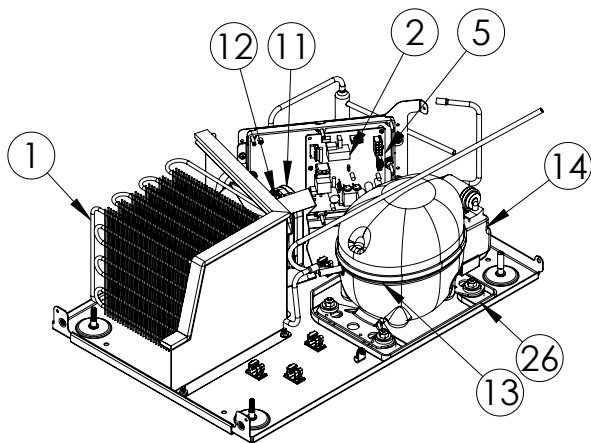

Service Parts List

marvelrefrigeration.com
616-754-5601

MLWC115-SG01A		
ITEM	DESCRIPTION	MARVEL P/N
1	CONDENSER ASSEMBLY	42249375
2	MAIN CONTROL BOARD KIT	S42088705
3	GRILLE	S41015692-SS
4	LED LIGHT STRIP	S68100
5	CONTROL BOARD	S68176
6	BLACK ROCKER LIGHT SWITCH	42246922
7	THERMISTOR ASSEMBLY	S41015903-BLK
8	UI DISPLAY KIT	S68166-01
9	ACCESS COVER	S41015923
10	WIRE HARNESS KIT*	S41015773
11	CONDENSER FAN MOTOR	42248161
12	CONDENSER FAN BLADE	42248160
13	COMPRESSOR	S41015395
14	COMPRESSOR ELECTRICALS	S41015921
15	EVAPORATOR ASSEMBLY	42249373
16	DOOR ASSEMBLY	S42038746
17	EVAP FAN	42249149
18	DOOR GASKET	S31580-052
19	DOOR STOP	S41015708-BLK
20	STRIKER PLATE	S41015709-BLK
21	HINGE PKG	S52411635-CHR
22	SHELF ASSEMBLY	S42138916-NAT
23	BOTTLE CRADLE	42248474
24	LEG LEVELERS (4)	42243808
25	POWER CORD	S41050606
26	DRAIN PAN	S41013227
27	CARTON ASSEMBLY*	42249632

* NOT PICTURED