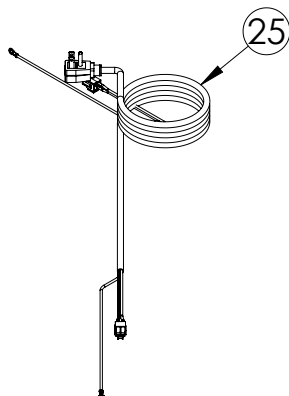

Service Parts List

marvelrefrigeration.com
616-754-5601

MLWC115-SG01A		
ITEM	DESCRIPTION	MARVEL P/N
1	CONDENSER ASSEMBLY	42249375
2	MAIN CONTROL BOARD KIT	S42088705
3	GRILLE	S41015692-SS
4	LED LIGHT STRIP	S68100
5	CONTROL BOARD	S68176
6	BLACK ROCKER LIGHT SWITCH	42246922
7	THERMISTOR ASSEMBLY	S41015903-BLK
8	UI DISPLAY KIT	S68166-01
9	ACCESS COVER	S41015923
10	WIRE HARNESS KIT*	S41015773
11	CONDENSER FAN MOTOR	42248161
12	CONDENSER FAN BLADE	42248160
13	COMPRESSOR	S41015395
14	COMPRESSOR ELECTRICALS	S41015921
15	EVAPORATOR ASSEMBLY	42249373
16	DOOR ASSEMBLY	S42038746
17	EVAP FAN	42249149
18	DOOR GASKET	S31580-052
19	DOOR STOP	S41015708-BLK
20	STRIKER PLATE	S41015709-BLK
21	HINGE PKG	S52411635-CHR
22	SHELF ASSEMBLY	S42138916-NAT
23	BOTTLE CRADLE	42248474
24	LEG LEVELERS (4)	42243808
25	POWER CORD	S41050606
26	DRAIN PAN	S41013227
27	CARTON ASSEMBLY*	42249632

* NOT PICTURED