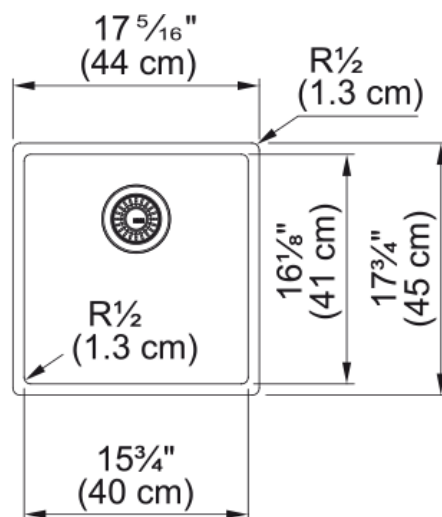

Mythos Masterpiece - MMX11015-ANT-WKC | 122.0703.644

Mythos Masterpiece 15.75-in x 16.13-in. Undermount Single Bowl Kitchen Sink in Anthracite. Crafted with precision and coated with F- Inox, an exclusive Franke coating, this sink resists fingerprints and marks, ensuring a pristine appearance that lasts. This sink includes a color-coordinated bottom grid. Mix or match with other components from the Mythos Masterpiece collection, including faucets, soap dispensers, accessories, and waste kits, in the same duo of metallic finishes to achieve a cohesive and personalized look.

Aspect

Sink type	Sink
Type of material	Stainless steel
Number of bowls	1
Color	Anthracite
Surface finish	Pvd

Product Dimensions

Length (right to left)	17.323
Width (front to back)	17.717
Large bowl size: right to left	15.748
Large bowl size: front to back	16.142
Large bowl: depth	7.874

Installation

Minimum cabinet size	21"
----------------------	-----

Product specifications

Installation type	Undermount
Drain hole	3 1/2"
Position of drainer	No drainer

Product identification

Product brand	FRANKE
Product family	Mythos
Collection	Mythos Masterpiece
Certified by	CE
Certified by	UKCA
Certified by	IAPMO