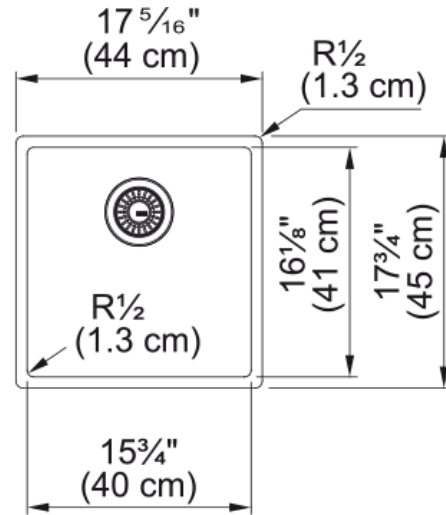

## Mythos Masterpiece - MMX11015-CPR-WKC | 122.0733.622

Mythos Masterpiece 15.75-in x 16.13-in. Undermount Single Bowl Kitchen Sink in Copper. Crafted with precision and coated with F- Inox, an exclusive Franke coating, this sink resists fingerprints and marks, ensuring a pristine appearance that lasts. This sink includes a color-coordinated bottom grid to protect the sink from pots and pans, preserving its beauty. Mix or match with other components from the Mythos Masterpiece collection, including faucets, soap dispensers, accessories, and waste kits, in the same duo of metallic finishes to achieve a cohesive and personalized look.

### Product Dimensions

Length (right to left)	17.323
Width (front to back)	17.717
Large bowl size: right to left	15.748
Large bowl size: front to back	16.142
Large bowl: depth	7.874

### Installation

Minimum cabinet size	21"
----------------------	-----

### Product specifications

Installation type	Undermount
Drain hole	3 1/2"
Position of drainer	No drainer