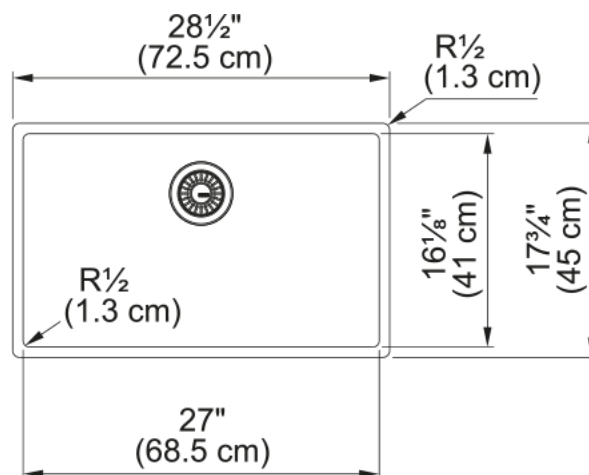

Mythos Masterpiece - MMX11027-ANT-WKC | 122.0703.646

Mythos Masterpiece 28.5-in. x 17.75-in. Undermount Single Bowl Workstation Kitchen Sink in Anthracite. Crafted with precision and coated with F-Inox, an exclusive Franke coating, this sink resists fingerprints and marks, ensuring a pristine appearance that lasts. Designed for functionality, this workstation sink comes complete with a color-coordinated bottom grid, roller mat, and colander. These thoughtful additions enhance your kitchen experience, providing practical solutions for everyday tasks. Mix or match with other components from the Mythos Masterpiece collection, including faucets, soap dispensers and waste kits, in the same duo of metallic finishes to achieve a cohesive and personalized look.

Aspect

Sink type	Sink
Type of material	Stainless steel
Number of bowls	1
Product color	Anthracite
Surface finish	Pvd

Product Dimensions

Length (right to left)	28.543
Width (front to back)	17.717
Large bowl size: right to left	26.969
Large bowl size: front to back	16.142
Large bowl: depth	7.874

Installation

Minimum cabinet size	33"
----------------------	-----

Product specifications

Installation type	Undermount
Drain hole	3 1/2"
Position of drainer	No drainer

Product identification

Product brand	FRANKE
Product family	Mythos
Collection	Mythos Masterpiece
Certified by	IAPMO
Certified by	UKCA
Certified by	CE