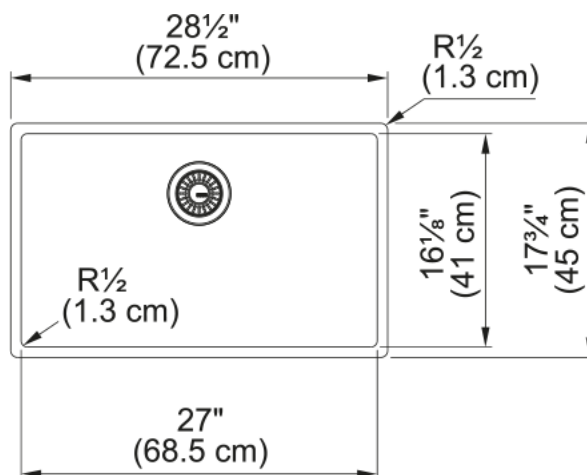

Mythos Masterpiece - MMX11027-CPR-WKC | 122.0733.621

Mythos Masterpiece 28.5-in. x 17.75-in. Undermount Single Bowl Workstation Kitchen Sink in Copper. Crafted with precision and coated with F-Inox, an exclusive Franke coating, this sink resists fingerprints and marks, ensuring a pristine appearance that lasts. Designed for functionality, this workstation sink comes complete with a color-coordinated bottom grid, roller mat, and colander. These thoughtful additions enhance your kitchen experience, providing practical solutions for everyday tasks. Mix or match with other components from the Mythos Masterpiece collection, including faucets, soap dispensers and waste kits, in the same duo of metallic finishes to achieve a cohesive and personalized look.

Aspect

Sink type	Sink
Type of material	Stainless steel
Number of bowls	1
Product color	Copper
Surface finish	Pvd

Product Dimensions

Length (right to left)	28.543
Width (front to back)	17.717
Large bowl size: right to left	26.969
Large bowl size: front to back	16.142
Large bowl: depth	7.874

Installation

Minimum cabinet size	33"
----------------------	-----

Product specifications

Installation type	Undermount
Drain hole	3 1/2"
Position of drainer	No drainer

Product identification

Product brand	FRANKE
Product family	Mythos
Collection	Mythos Masterpiece
Certified by	CE
Certified by	IAPMO
Certified by	UKCA