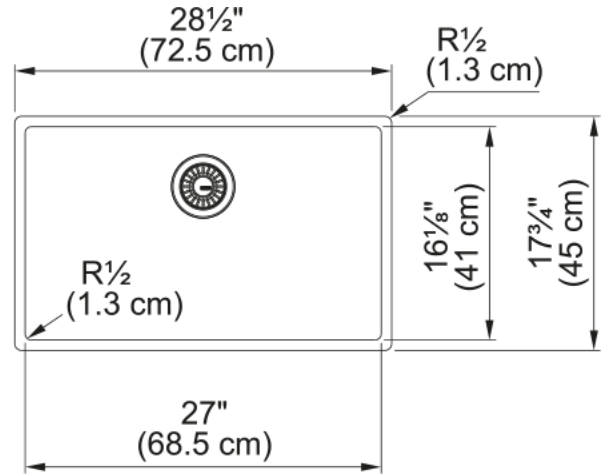

Mythos Masterpiece - MMX11027-GLD-WKC | 122.0703.647

Mythos Masterpiece 28.5-in. x 17.75-in. Undermount Single Bowl Workstation Kitchen Sink in Gold. Crafted with precision and coated with F-Inox, an exclusive Franke coating, this sink resists fingerprints and marks, ensuring a pristine appearance that lasts. Designed for functionality, this workstation sink comes complete with a color-coordinated bottom grid, roller mat, and colander. These thoughtful additions enhance your kitchen experience, providing practical solutions for everyday tasks. Mix or match with other components from the Mythos Masterpiece collection, including faucets, soap dispensers and waste kits, in the same duo of metallic finishes to achieve a cohesive and personalized look.

Aspect

Sink type	Sink
Type of material	Stainless steel
Number of bowls	1
Product color	Gold
Surface finish	Pvd

Product Dimensions

Length (right to left)	28.543
Width (front to back)	17.717
Large bowl size: right to left	26.969
Large bowl size: front to back	16.142
Large bowl: depth	7.874

Installation

Minimum cabinet size	33"
----------------------	-----

Product specifications

Installation type	Undermount
Drain hole	3 1/2"
Position of drainer	No drainer

Product identification

Product brand	FRANKE
Product family	Mythos
Collection	Mythos Masterpiece
Certified by	CE
Certified by	UKCA
Certified by	IAPMO