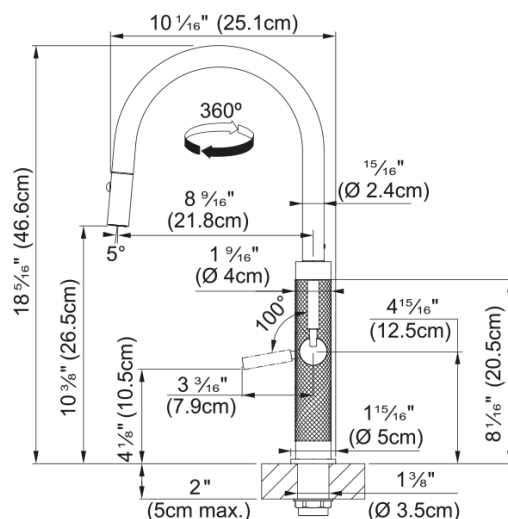

Mythos Masterpiece Pull-Down, MMX-PD-304 | 115.0731.724

Mythos Masterpiece 18.3-inch Single Handle Pull-Down Spray Faucet in Stainless Steel, a perfect blend of functional design, elegant style, and meticulous attention to detail. This faucet is an ideal complement to your Franke kitchen, featuring a dual spray with laminar stream that provides powerful and effective washing, even for the most stubborn dirt. The pull-down spray reaches every corner of the large Mythos Masterpiece sink bowls, ensuring maximum convenience. Crafted with a scratch-resistant textured body and solid 304 stainless steel construction, this faucet offers enhanced durability and hygiene. The unique lever shape with 100° movement allows the faucet to be mounted close to the wall while maintaining full usability. Additionally, the laminar aerator delivers a clear, non-splashing water stream with minimal noise. The dual-function spray head can effortlessly toggle between a powerful spray and a stream for easy clean-up.

Aspect

Spout type	J - spout
Color	Stainless steel
Type of material	Stainless steel 304
Flexible pullout hose material	Nylon black
Spray head material	Stainless steel

Product Dimensions

Faucet hole diameter	35 mm
Cartridge dimension	25 mm

Installation

Mounting type	Shank
Water supply hose connection	1/2"
Water supply hose length	550 mm

Product specifications

Pressure	High pressure
Faucet type	Pull-out spray
Faucet operation	Side lever
Faucet rotation	360°