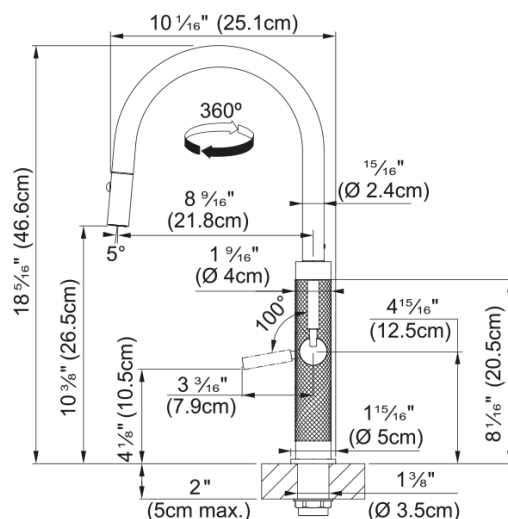

Mythos Masterpiece Pull-Down, MMX-PD-ANT | 115.0731.725

Mythos Masterpiece 18.3-inch Single Handle Pull-Down Spray Faucet in Anthracite, a perfect blend of functional design, elegant style, and meticulous attention to detail. This faucet is an ideal complement to your Franke kitchen, featuring a dual spray with laminar stream that provides powerful and effective washing, even for the most stubborn dirt. The pull-down spray reaches every corner of the large Mythos Masterpiece sink bowls, ensuring maximum convenience. Crafted with a scratch-resistant textured body and solid 304 stainless steel construction, this faucet offers enhanced durability and hygiene. The unique lever shape with 100° movement allows the faucet to be mounted close to the wall while maintaining full usability. Additionally, the laminar aerator delivers a clear, non-splashing water stream with minimal noise. The dual-function spray head can effortlessly toggle between a powerful spray and a stream for easy clean-up.

Aspect

Spout type	J - spout
Color	Anthracite
Type of material	Stainless steel 304
Flexible pullout hose material	Nylon black
Spray head material	Stainless steel

Product Dimensions

Faucet hole diameter	35 mm
Cartridge dimension	25 mm

Installation

Mounting type	Shank
Water supply hose connection	1/2"
Water supply hose length	550 mm

Product specifications

Pressure	High pressure
Faucet type	Pull-out spray
Faucet operation	Side lever
Faucet rotation	360°