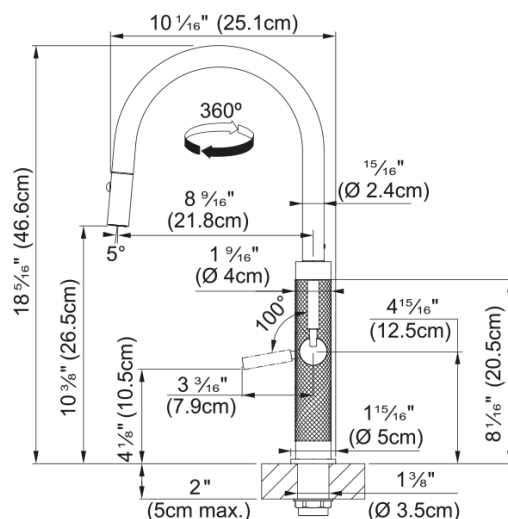

Mythos Masterpiece Pull-Down, MMX-PD-GLD | 115.0731.727

Mythos Masterpiece 18.3-inch Single Handle Pull-Down Spray Faucet in Gold, a perfect blend of functional design, elegant style, and meticulous attention to detail. This faucet is an ideal complement to your Franke kitchen, featuring a dual spray with laminar stream that provides powerful and effective washing, even for the most stubborn dirt. The pull-down spray reaches every corner of the large Mythos Masterpiece sink bowls, ensuring maximum convenience. Crafted with a scratch-resistant textured body and solid 304 stainless steel construction, this faucet offers enhanced durability and hygiene. The unique lever shape with 100° movement allows the faucet to be mounted close to the wall while maintaining full usability. Additionally, the laminar aerator delivers a clear, non-splashing water stream with minimal noise. The dual-function spray head can effortlessly toggle between a powerful spray and a stream for easy clean-up.

Aspect

Spout type	J - spout
Color	Gold
Type of material	Stainless steel 304
Flexible pullout hose material	Nylon black
Spray head material	Stainless steel

Product Dimensions

Faucet hole diameter	35 mm
Cartridge dimension	25 mm

Installation

Mounting type	Shank
Water supply hose connection	1/2"
Water supply hose length	550 mm

Product specifications

Pressure	High pressure
Faucet type	Pull-out spray
Faucet operation	Side lever
Faucet rotation	360°