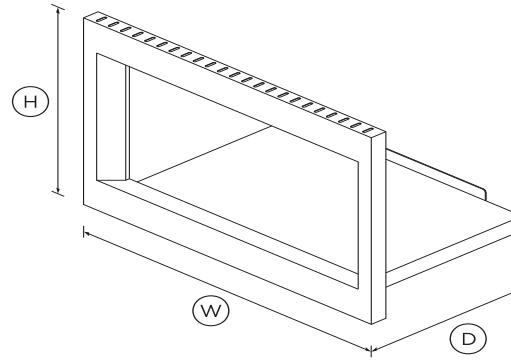

# Microwave Trim Kit Accessory

Series 5 | Contemporary

Stainless Steel

This microwave trim kit integrates our 24" traditional microwave into your surrounding cabinetry.

- Pairs with our Traditional Microwave (MO-24SS-3Y)

## DIMENSIONS

SKU

70866

The product dimensions and specifications in this page apply to the specific product and model. Under our policy of continuous improvement, these dimensions and specifications may change at any time. You should therefore check with Fisher & Paykel's Customer Care Centre to ensure this page correctly describes the model currently available. © Fisher & Paykel Appliances Ltd 2020