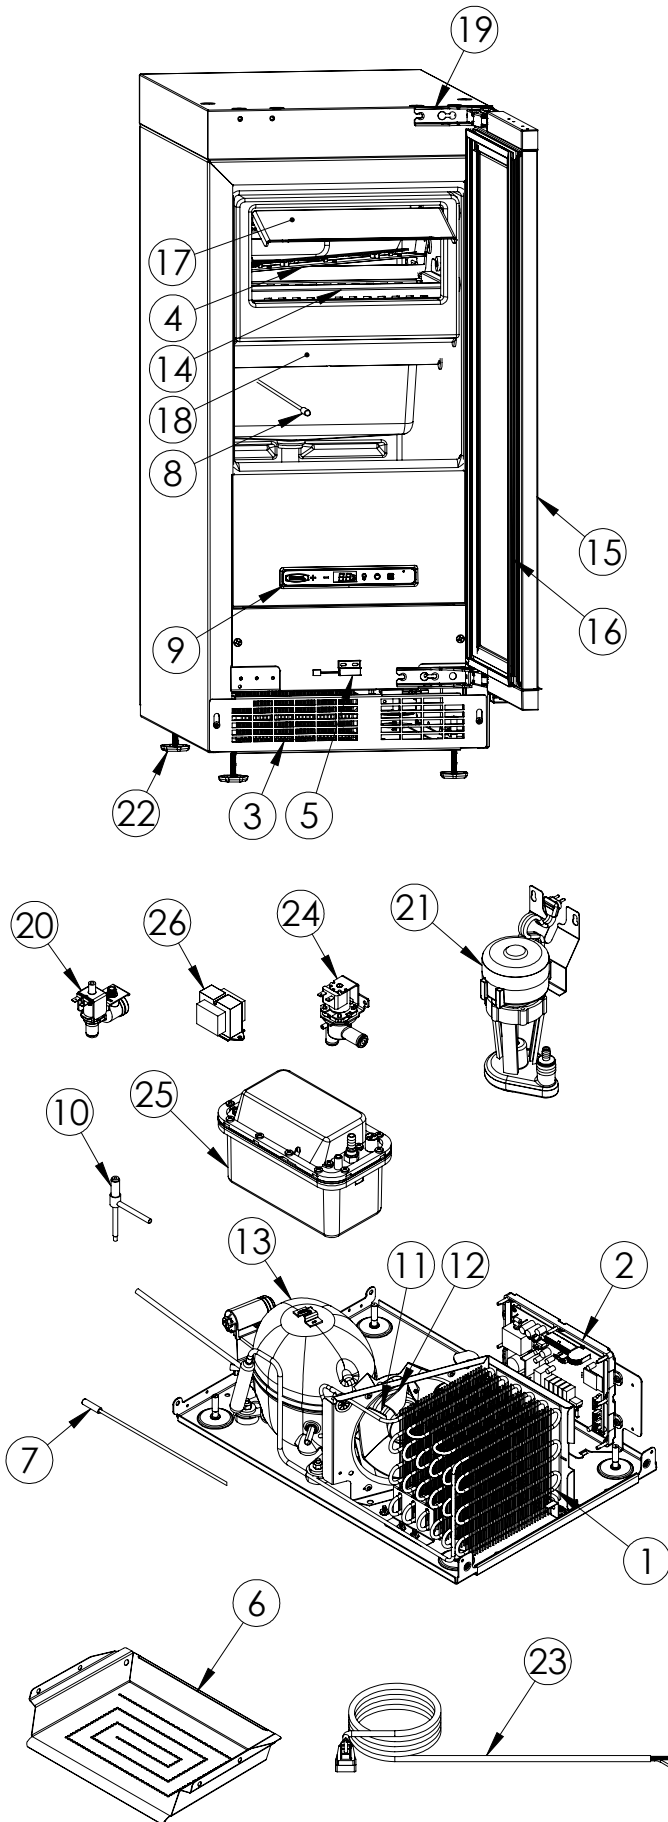

Service Parts List

marvelrefrigeration.com
616-754-5601

MPCP415-IS81A		
ITEM	DESCRIPTION	MARVEL P/N
1	CONDENSER ASSEMBLY	S41013912
2	MAIN CONTROL BOARD KIT	90-54002-82
3	GRILLE BLK	90-54056-01
4	VYV LED LIGHT STRIP	90-54085-00
5	REED SWITCH	S66010
6	EVAPORATOR ASSEMBLY	42249569
7	CONDENSER SENSOR	90-54013-00
8	THERMISTOR ASSEMBLY	S68092
9	UI DISPLAY KIT	S68167-01
10	HOT GAS VALVE	42249497
11	CONDENSER FAN MOTOR	42248161
12	CONDENSER FAN BLADE	42248160
13	COMPRESSOR ASSEMBLY	90-54006-00
14	GRID CUTTER	42249542
15	DOOR ASSEMBLY	90-54054-00
16	DOOR GASKET	S31580-052
17	FASCIA AND FASCIA DOOR	90-54004-00
18	DEFLECTOR	90-54000-00
19	HINGE PKG	90-54040-00
20	WATER SUPPLY VALVE	S41014084
21	CIRCULATION PUMP	42242980
22	LEG LEVELERS (4)	42243808
23	POWER CORD	S41050606
24	DRAIN VALVE	42249456
25	GRAVITY DRAIN TO DRAIN PUMP KIT	42249509
26	TRANSFORMER	S41050610
27	INVERTER COMPRESSOR *	90-54063-00
28	CLEAR ICE MACHINE CLEANER *	S41013789

* NOT PICTURED