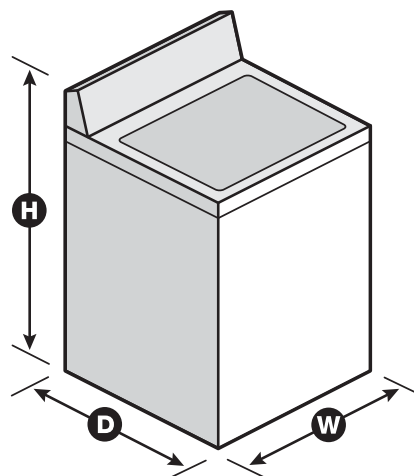

### Dimensions

Product Dimensions (H x W x D) 43" x 27-5/8" x 27-7/8"

Height with Lid Open 90° 57"