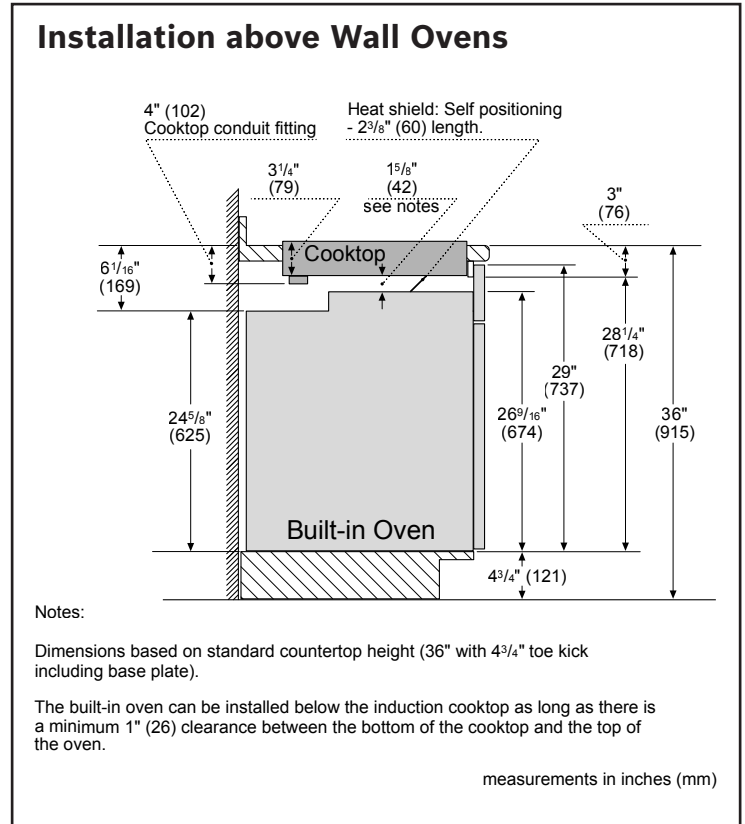

Dimensions & Weight

Overall appliance dimensions (HxWxD)	4 1/8" x 37" x 21 1/4"
Required cutout size (HxWxD)	4 1/8" x 34 7/8" x 20"
Minimum distance from counter front	2 1/4"
Minimum distance from rear wall	2"
Net weight	53 lbs

36" Induction Cooktop

800 Series – Black with Stainless Steel Frame NIT8660SUC

BOSCH

Invented for life

Installation Details

Accessories: To purchase Bosch accessories, cleaners & parts please visit www.bosch-home.com/us/store or call 1-800-944-2904 (Mon to Fri 5 am to 6 pm PST, Sat 6 am to 3 pm PST).

Notes: All height, width and depth dimensions are shown in inches. BSH reserves the absolute and unrestricted right to change product materials and specifications, at any time, without notice. Consult the product's installation instructions for final dimensional data and other details prior to making cutout.