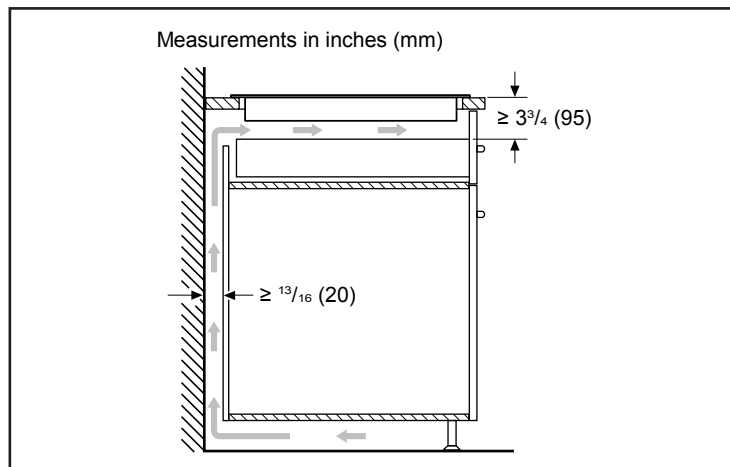

36" Induction Cooktop

800 Series – Black with Stainless Steel Frame NIT8660SUC

BOSCH

Invented for life

Installation Details

Accessories: To purchase Bosch accessories, cleaners & parts please visit www.bosch-home.com/us/store or call 1-800-944-2904 (Mon to Fri 5 am to 6 pm PST, Sat 6 am to 3 pm PST).

Notes: All height, width and depth dimensions are shown in inches. BSH reserves the absolute and unrestricted right to change product materials and specifications, at any time, without notice. Consult the product's installation instructions for final dimensional data and other details prior to making cutout.

Warranties: Please see Use & Care manual or Bosch website for statement of limited warranty.

For more information on our entire line of products, go to www.bosch-home.com/us or call 1-800-944-2904

© BSH Home Appliances Corporation. All rights reserved. Bosch is a registered trademark of Robert Bosch GmbH.