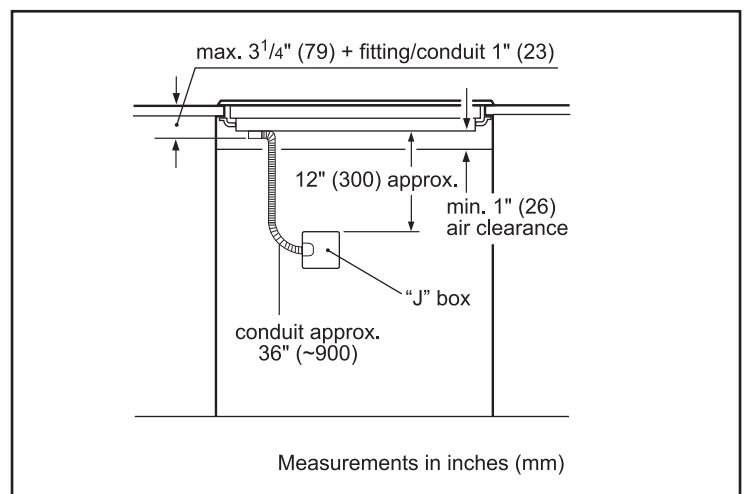

36" Induction Cooktop

800 Series – Black with Stainless Steel Frame NIT8660SUC

BOSCH

Invented for life

Installation Details

Accessories: To purchase Bosch accessories, cleaners & parts please visit www.bosch-home.com/us/store or call 1-800-944-2904 (Mon to Fri 5 am to 6 pm PST, Sat 6 am to 3 pm PST).

Notes: All height, width and depth dimensions are shown in inches. BSH reserves the absolute and unrestricted right to change product materials and specifications, at any time, without notice. Consult the product's installation instructions for final dimensional data and other details prior to making cutout.

Warranties: Please see Use & Care manual or Bosch website for statement of limited warranty.

For more information on our entire line of products, go to www.bosch-home.com/us or call 1-800-944-2904

© BSH Home Appliances Corporation. All rights reserved. Bosch is a registered trademark of Robert Bosch GmbH.