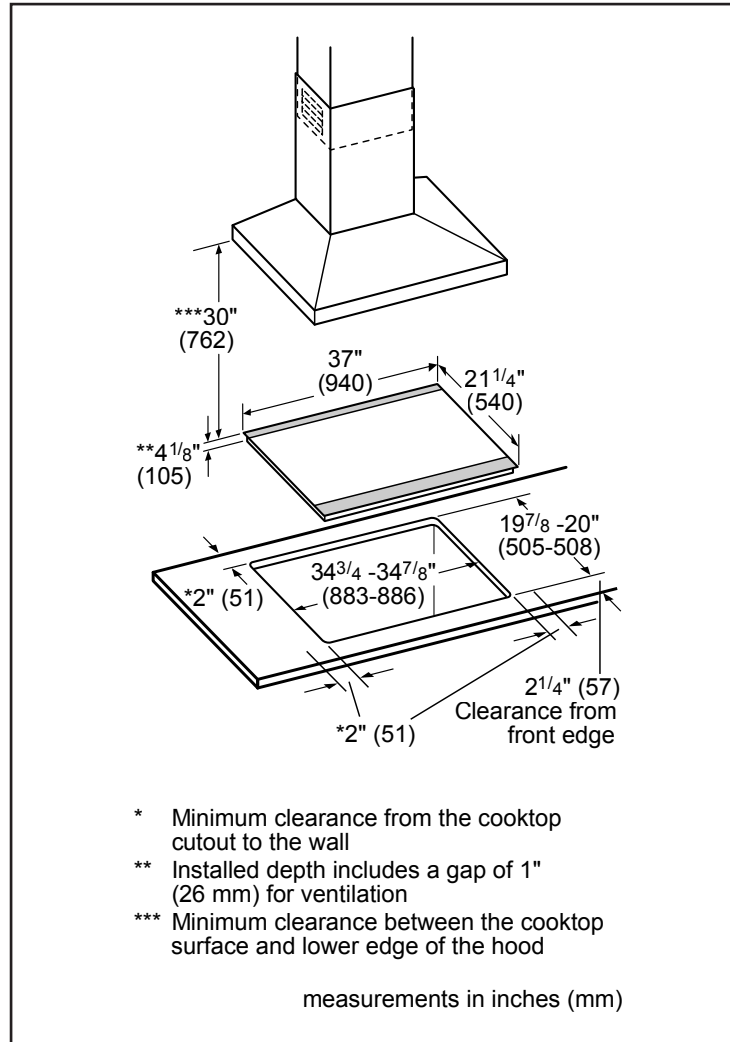

36" Induction Cooktop

800 Series – Black with Stainless Steel Frame NIT8660SUC

BOSCH

Invented for life

Installation Details

Accessories: To purchase Bosch accessories, cleaners & parts please visit www.bosch-home.com/us/store or call 1-800-944-2904 (Mon to Fri 5 am to 6 pm PST, Sat 6 am to 3 pm PST).

Notes: All height, width and depth dimensions are shown in inches. BSH reserves the absolute and unrestricted right to change product materials and specifications, at any time, without notice. Consult the product's installation instructions for final dimensional data and other details prior to making cutout.

Warranties: Please see Use & Care manual or Bosch website for statement of limited warranty.

For more information on our entire line of products, go to www.bosch-home.com/us or call 1-800-944-2904

© BSH Home Appliances Corporation. All rights reserved. Bosch is a registered trademark of Robert Bosch GmbH.