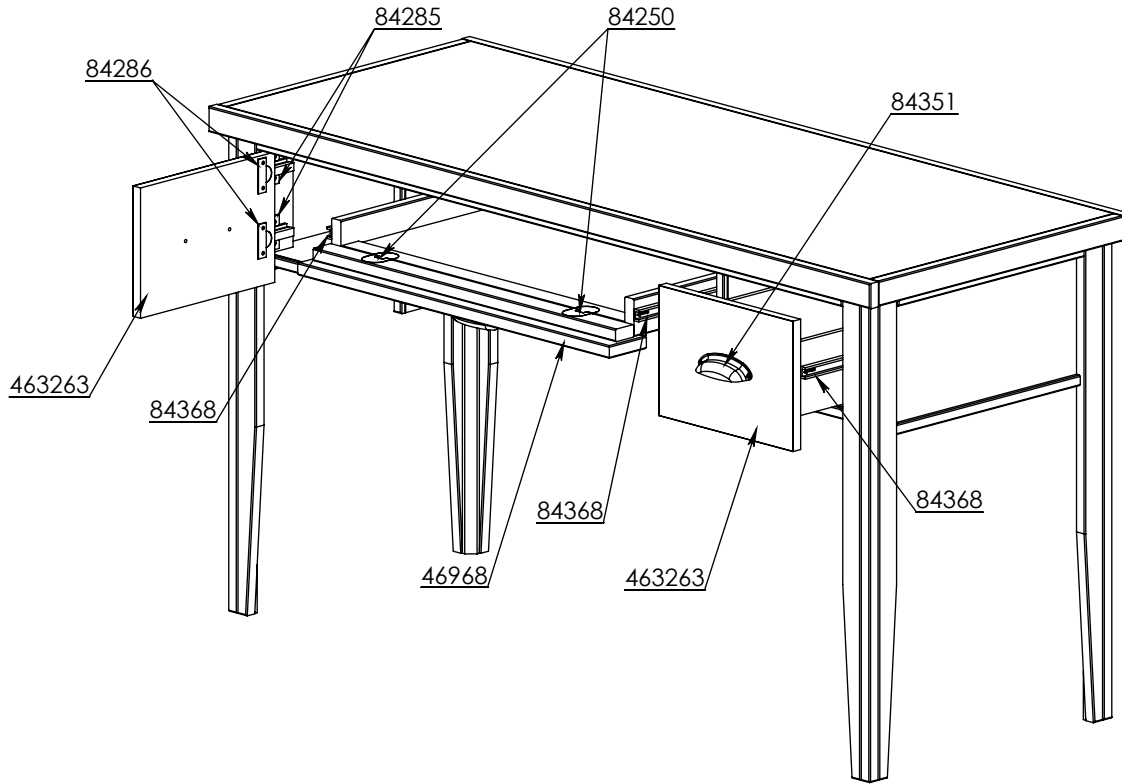

Sellable Parts List

NT6210

Some Items In The List To The Right
May Not Show In The Diagrams Below.

PART NUMBER	DESCRIPTION
84285	84285 Euro Hinge 25mm Base Plate
NT6210-DA-DM	NT6210 S/A Middle Pencil Drawer
46968	46968 Poplar Pencil Drawer Front
84250	84250 Butler Tray Hinge
84368	84368 12" Full Extension Drawer Glide
NT6210-DA-DR	NT6210 S/A Right Drawer
84368	84368 12" Full Extension Drawer Glide
NT6210-SA-DF	NT6210 Door / Drawer Front
463263	463263 Okoume MDF Drawer Front
NT6210-HA-R	NT6210 Hinged Door
NT6210-SA-DF	NT6210 Door / Drawer Front
463263	463263 Okoume MDF Drawer Front
84286	84286 Euro Hinge 25mm Door Mount
84367	84367 12" Full Extension Cabinet Glide
84612	84612 Right Ball Bearing Case Glide
84351	84351 Hermosa Oil Rubbed Bronze Pull