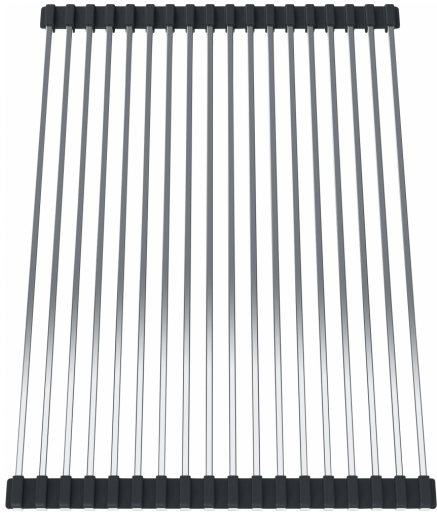

## Roller Mat - OC2-31S-RH | 112.0570.710

10.5-in. x 15.4-in. Stainless Steel Shelf Grid Roller Mat for Orca 2.0 OR2X110 Sink. Two-Bowls-in-One. Get the benefit of having a double bowl sink with the Orca 2.0 shelf grid roller mat. The grid allows the sink to have one side with a raised work surface and the other side open, providing two separate work areas.

### Aspect

Type of material	Stainless steel
Color	Stainless steel
Sub-category	Roller mat