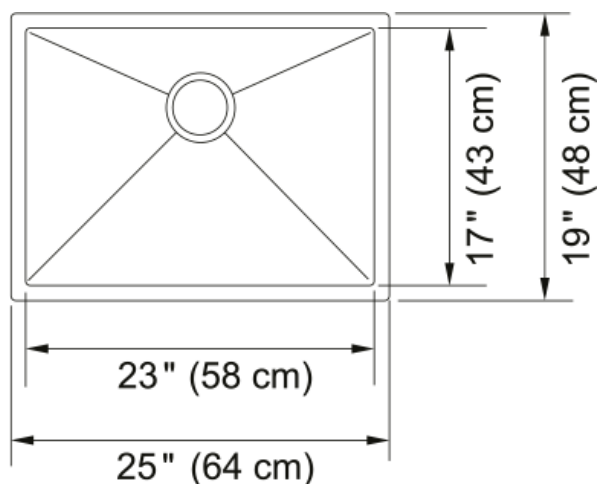

Outdoor Undermount Sink-ODX110-2312-316 | 122.0274.294

25.0-in. x 19.0-in. 18 Gauge Stainless Steel Single Bowl Specialty Sink. Whether your preference is for casual backyard barbecues or elaborate summertime soirees, your outdoor kitchen workspace requires a sink that stands up to the elements and enhances your entertaining style. The Franke Outdoor Series is designed with the attention to detail and quality that is the hallmark of Franke products. The simple styling of this undermount design features angled interior lines to promote better draining and help keep your sink clean. Made of 18-gauge T316 stainless, for an outdoor kitchen that will retain its beauty and integrity for years to come.

Aspect

Sink type	Sink
Type of material	Stainless steel
Number of bowls	1
Color	Steel
Surface finish	Silk

Product Dimensions

Length (right to left)	25
Width (front to back)	19
Large bowl size: right to left	23
Large bowl size: front to back	17
Large bowl: depth	12

Installation

Minimum cabinet size	30"

Product specifications

Installation type	Undermount
Drain hole	3 1/2"
Position of drainer	No drainer

Product identification

Product brand	FRANKE
Product family	None
Collection	Professional Series
Certified by	cUPC

Features

Drainers number	No drainer
Product reversibility	No