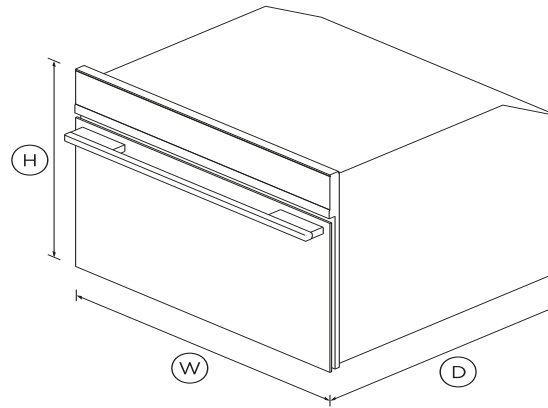

Convection Speed Oven 24"

Series 9 | Minimal

Black

The perfect addition to the kitchen, this Convection Speed Oven provides a variety of fast cooking options including True Convection and Broil.

- 1.3 cu ft total capacity
- Intuitive display with nine oven functions
- Full width grill function
- Easy clean interior

DIMENSIONS

Height	18 1/16"
Width	23 1/2"
Depth	22 1/8"

FEATURES & BENEFITS

SIZED TO SUIT

This compact 24" Convection Speed Oven can be placed almost anywhere. Companion products share the same dimensions and can be installed in multiple configurations to suit your kitchen design and preference.