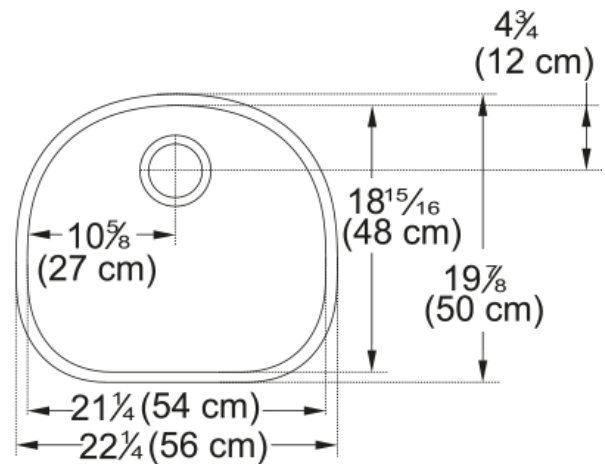

Prestige Undermount Sink - PCX1102109 | 122.0312.403

22.25-in. x 19.88-in. 18 Gauge Stainless Steel Single Bowl Kitchen Sink. The Prestige series takes traditional design elements and gives them a modern twist. You'll be amazed by the volume that the deep-bowl Prestige sink can handle. A final Silk finish after production creates a sleek glistening surface, resulting in a beautiful finish that is hygienic and easy to clean.

Aspect

Sink type	Sink
Type of material	Stainless steel
Number of bowls	1
Color	Steel
Surface finish	Silk

Product Dimensions

Length (right to left)	22.244
Width (front to back)	19.882
Large bowl size: right to left	21.26
Large bowl size: front to back	18.858
Large bowl: depth	9.055

Installation

Minimum cabinet size	27"
----------------------	-----

Product specifications

Installation type	Undermount
Drain hole	3 1/2"
Position of drainer	No drainer

Product identification

Product brand	FRANKE
Product family	None
Collection	Prestige
Certified by	IAPMO