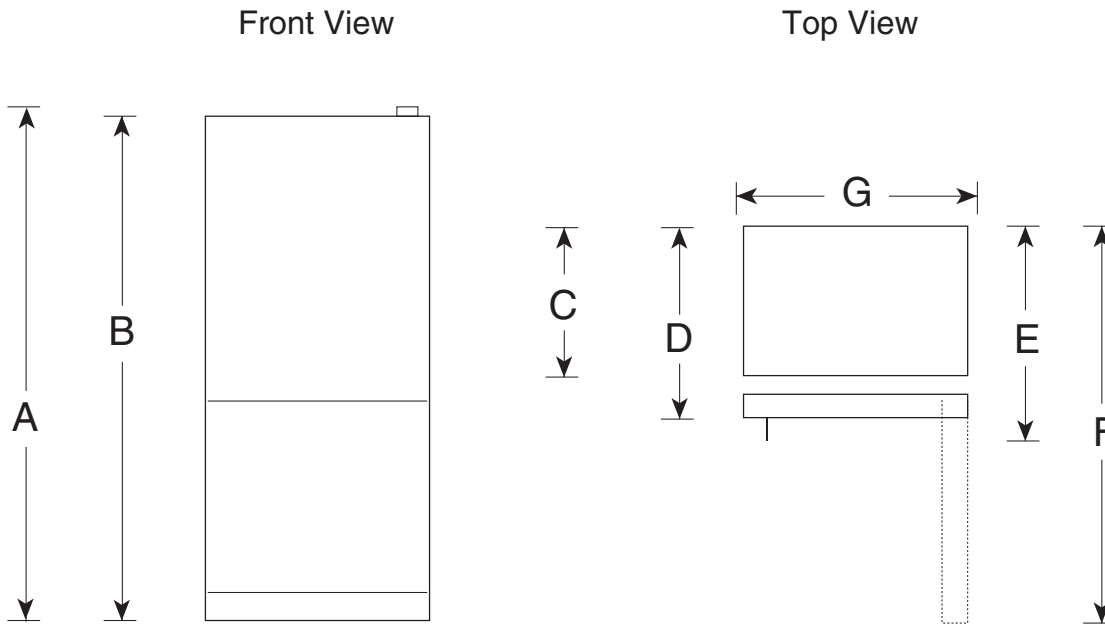

Profile™

PDS20MCR – GE Profile™ ENERGY STAR® 19.5 Cu. Ft. Bottom-Freezer Drawer Refrigerator with Icemaker

Dimensions (in inches)

Overall Dimensions	Height to top of hinge (in.) A	68
	Height to top of case (in.) B	67-1/4
	Case depth without door (in.) C	28-1/4
	Case depth less door handle (in.) D	31-3/4
	Case depth with door handle (in.) E	33-7/8
	Depth with fresh food door open 90° (in.) F	59
	Width (in.) G	29-7/8
	Width with door open 90° with door handle (in.) H	33-1/4
Air Clearances	Each side (in.)	1/8
	Top (in.)	1
	Back (in.)	1

PDS20MCR – GE Profile™ ENERGY STAR® 19.5 Cu. Ft. Bottom-Freezer Drawer Refrigerator with Icemaker

Features and Benefits

- Upfront Electronic Touch Temperature Controls with Digital Temperature Display – Clearly displays exact temperature for the fresh food and freezer compartments
- ClimateKeeper™ system – Best Temperature Management System You Can Buy!
- Multi-Level Slide 'n Store™ Basket System – Includes three full-extension baskets for complete storage convenience
- Integrated Icemaker with GE SmartWater™ filtration – Combines an icemaker and ice bin in one system to save space and hassle
- BrightSpace™ Interior with GE Reveal™ Lighting – Offers flexible storage and GE Reveal lighting for easy viewing of refrigerator contents
- ShelfSaver™ Rack – Provides convenient storage for a 12-pack, two egg cartons or a 9" by 13" casserole dish
- QuickSpace™ Shelf – Quickly slides out of the way to make room for tall items
- Self-Closing Drawer – Self-closing hinges automatically pull the drawer shut when it's within one inch of the closed position
- Adjustable Humidity Vegetable/Fruit Crispers – Provide the ideal storage environment for fruits and vegetables.
- Model PDS20MCRWW – White on white
- Model PDS20MCRCC – Bisque on bisque
- Model PDS20MCRBB – Black on black