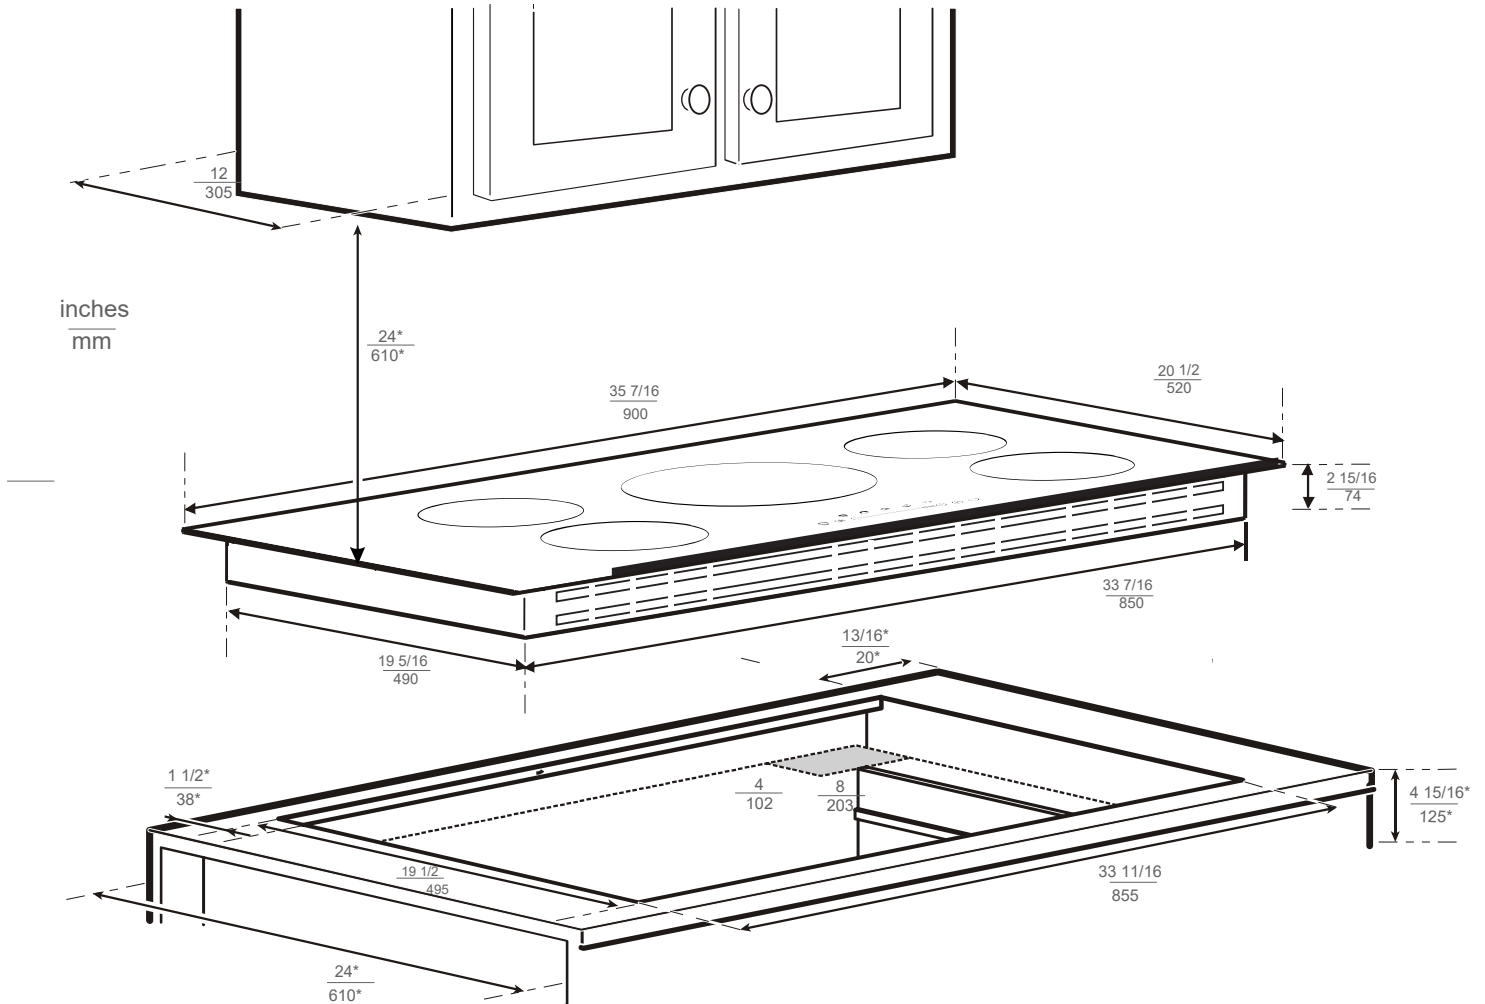

Enjoy the utmost in easy cleaning of the tempered ceramic glass surface

PRODUCT FEATURES

COOKTOP

Maintop	5 induction zones
Heating zone power	Front Left Ø 7" 2000W (2500 W booster) Back Left Ø 7" 2000W (2500 W booster) Center Ø 11" 2700W (3700 W booster) Front Right Ø 7" 1400W (1800 W booster) Back Right Ø 7" 2700W (3200 W booster)
Controls	Touch-through-glass slider
Bridge function	Yes
Timer	Timed cooking function option for each induction zone
Power levels	9 + Booster
Stop & Recall function	yes
Auto-Stop	yes
Residual Heat indicator	yes

TECHNICAL SPECIFICATIONS

Electrical supply	208 - 240 V 60 HZ - 10400 W 50 Amp dedicated circuit
Power connection	Hardwired with 40 3/16" power cord
Certification	ETL
Packaging dimensions and weight	W 38.58" H 23.82" D 6.69" 50.7 lbs

PE365INDXV

36" INDUCTION COOKTOP XV
BLACK GLASS

PRODUCT AND CUTOUT DIMENSIONS

* minimum dimension to be granted

CAUTION: If the product is installed above a single oven manufactured by Bertazzoni, the clearance of 2 3/4" specified in this manual may be disregarded. This exception applies exclusively to Bertazzoni single ovens and not to other brands. The exception is permitted because the product has been tested for safe installation with Bertazzoni single ovens. See the Bertazzoni design guide and the installation manual at us.bertazzoni.com or ca.bertazzoni.com