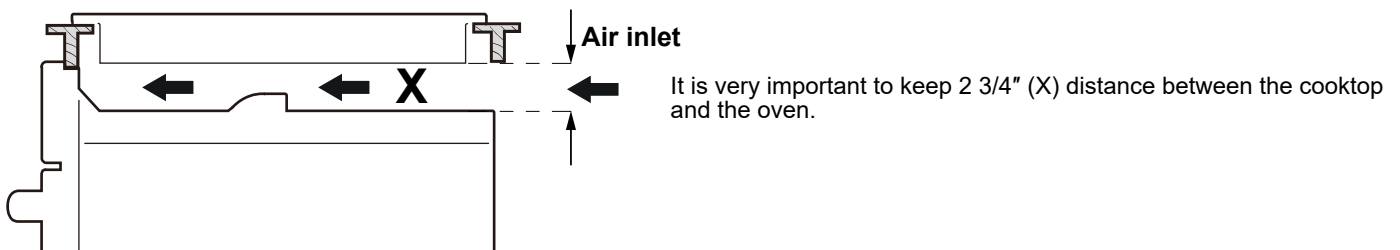

PE365INDXV

36" INDUCTION COOKTOP XV
BLACK GLASS

PRODUCT AND CUTOUT DIMENSIONS

* minimum dimension to be granted

CAUTION: If the product is installed above a single oven manufactured by Bertazzoni, the clearance of 2 3/4" specified in this manual may be disregarded. This exception applies exclusively to Bertazzoni single ovens and not to other brands. The exception is permitted because the product has been tested for safe installation with Bertazzoni single ovens. See the Bertazzoni design guide and the installation manual at us.bertazzoni.com or ca.bertazzoni.com