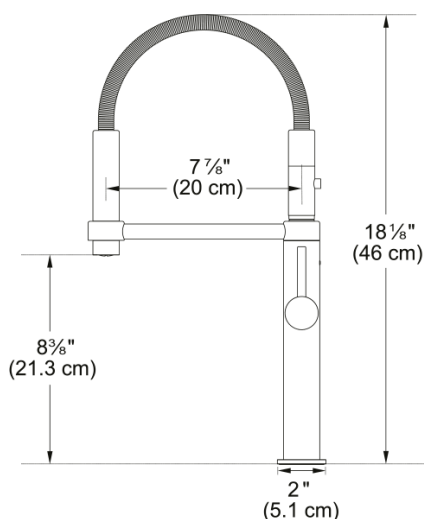

## Pescara Semi-Pro Faucet - PES-360-CHR | 115.0395.996

Polished Chrome 18-inch Single Handle Semi-Pro Kitchen Faucet. The Intuitive, ergonomic design allows easy toggling between spray and stream. The arch design offers exceptional space for cleaning or filling large pots and pans. The ECO cartridge's built-in water-saving feature helps conserve water during everyday kitchen tasks. The magnetic docking system provides an intuitive, quick release and keeps the spray head securely in place when not in use. Solid brass construction ensures long-lasting performance. This model replaces the FF4400 Pescara Faucet

### Aspect

Spout type	S - semi-professional
Color	Polished chrome
Type of material	Brass
Flexible pullout hose material	Metal
Spray head material	Brass

### Product Dimensions

Faucet hole diameter	35 mm
Cartridge dimension	28 mm

### Installation

Mounting type	Shank
Water supply hose connection	1/2"
Water supply hose length	650 mm