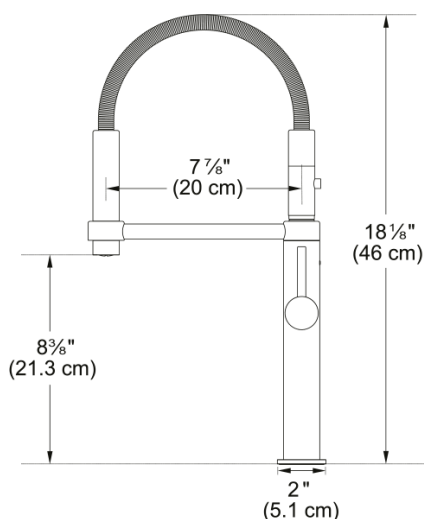

Pescara Faucet - PES-360-MBK | 115.0558.369

Matte Black 18-inch Single Handle Semi-Pro Kitchen Faucet. The Intuitive, ergonomic design allows easy toggling between spray and stream. The arch design offers exceptional space for cleaning or filling large pots and pans. The ECO cartridge's built-in water-saving feature helps conserve water during everyday kitchen tasks. The magnetic docking system provides an intuitive, quick release and keeps the spray head securely in place when not in use. Solid brass construction ensures long-lasting performance. This model replaces the FF4420 Pescara Faucet

Aspect

Spout type	S - semi-professional
Color	Matte black
Type of material	Brass
Flexible pullout hose material	Metal
Spray head material	Brass

Product Dimensions

Faucet hole diameter	35 mm
Cartridge dimension	28 mm

Installation

Mounting type	Shank
Water supply hose connection	1/2"
Water supply hose length	650 mm

Product specifications

Pressure	High pressure
Faucet type	Spray
Faucet operation	Side lever
Faucet rotation	360°