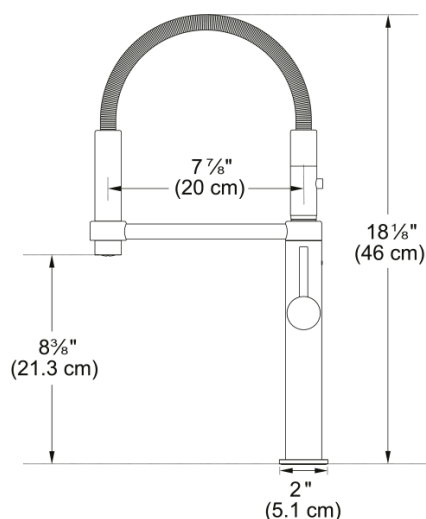

## Pescara Semi-Pro Faucet - PES-360-SNI | 115.0395.997

Satin Nickel 18-inch Single Handle Semi-Pro Kitchen Faucet. The Intuitive, ergonomic design allows easy toggling between spray and stream. The arch design offers exceptional space for cleaning or filling large pots and pans. The ECO cartridge's built-in water-saving feature helps conserve water during everyday kitchen tasks. The magnetic docking system provides an intuitive, quick release and keeps the spray head securely in place when not in use. Solid brass construction ensures long-lasting performance. This model replaces the FF4480 Pescara Faucet

### Aspect

Spout type	S - semi-professional
Color	Satin nickel
Type of material	Brass
Flexible pullout hose material	Metal
Spray head material	Stainless steel

### Product Dimensions

Faucet hole diameter	35 mm
Cartridge dimension	28 mm

### Installation

Mounting type	Shank
Water supply hose connection	1/2"
Water supply hose length	650 mm