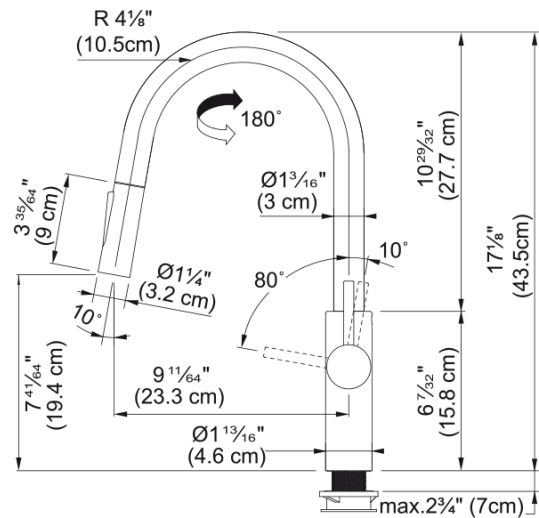

# Pescara Pull-Down Faucet - PES-PD-CHR | 115.0539.022

Polished Chrome 17-inch Single Handle Pull-Down Kitchen Faucet. The Intuitive, ergonomic design allows easy toggling between spray and stream. The arch design offers exceptional space for cleaning or filling large pots and pans. Solid brass construction ensures long-lasting performance. This model replaces the FF4700 Pescara Faucet

## Aspect

Spout type	J - spout
Color	Polished chrome
Type of material	Brass
Flexible pullout hose material	Textile
Spray head material	Plastic

## Product Dimensions

Faucet hole diameter	35 mm
Cartridge dimension	35 mm

## Installation

Mounting type	Shank
Water supply hose connection	1/2"
Water supply hose length	400 mm