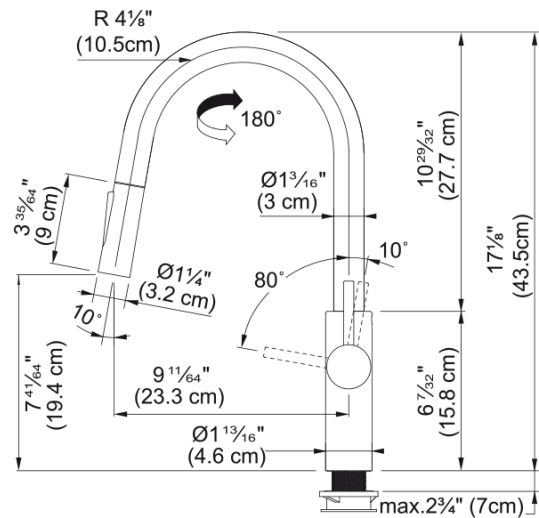

Pescara Faucet - PES-PD-MBK | 115.0559.274

Matte Black 17-inch Single Handle Pull-Down Kitchen Faucet. The Intuitive, ergonomic design allows easy toggling between spray and stream. The arch design offers exceptional space for cleaning or filling large pots and pans. Solid brass construction ensures long-lasting performance. ADA Compliant. This model replaces the FF4720 Pescara Faucet

Aspect

Spout type	J - spout
Color	Matte black
Type of material	Brass
Flexible pullout hose material	Textile
Spray head material	Plastic

Product Dimensions

Faucet hole diameter	35 mm
Cartridge dimension	35 mm

Installation

Mounting type	Shank
Water supply hose connection	1/2"
Water supply hose length	450 mm

Product specifications

Pressure	High pressure
Faucet type	Spray
Faucet operation	Side lever
Faucet rotation	180°