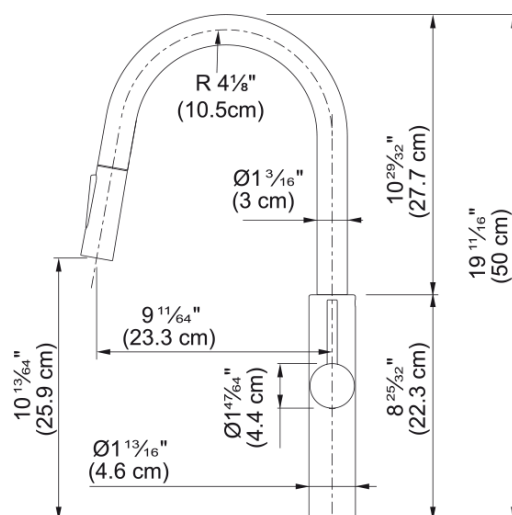

Pescara Pull-Down Faucet - PES-PDX-CHR | 115.0539.024

Polished Chrome 19.7-inch Single Handle Pull-Down Kitchen Faucet. The intuitive, ergonomic design allows easy toggling between spray and stream. The arch design offers exceptional space for cleaning or filling large pots and pans. Solid brass construction ensures long-lasting performance. This model replaces the FF4800 Pescara Faucet

Aspect

Spout type	J - spout
Color	Polished chrome
Type of material	Brass
Flexible pullout hose material	Nylon grey
Spray head material	Plastic

Product Dimensions

Faucet hole diameter	35 mm
Cartridge dimension	35 mm

Installation

Mounting type	Shank
Water supply hose connection	3/8"
Water supply hose length	450 mm

Product specifications

Pressure	High pressure
Faucet type	Spray
Faucet operation	Side lever
Faucet rotation	360°