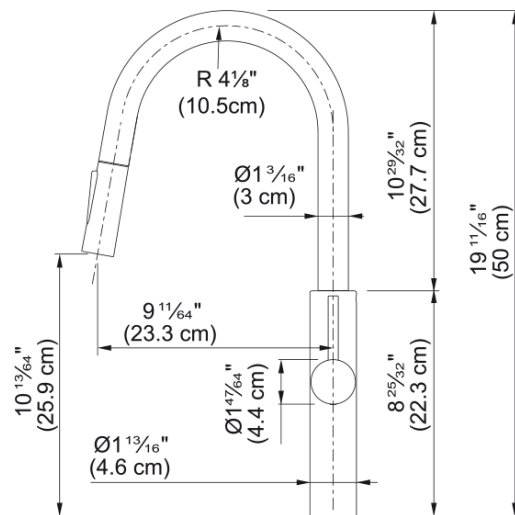

Pescara Pull-Down Faucet - PES-PDX-SNI | 115.0539.025

Satin Nickel 19.7-inch Single Handle Pull-Down Kitchen Faucet. The Intuitive, ergonomic design allows easy toggling between spray and stream. The arch design offers exceptional space for cleaning or filling large pots and pans. Solid brass construction ensures long-lasting performance. This model replaces the FF4880 Pescara Faucet

Aspect

Spout type	J - spout
Color	Satin nickel
Type of material	Brass
Flexible pullout hose material	Nylon grey
Spray head material	Plastic

Product Dimensions

Faucet hole diameter	35 mm
Cartridge dimension	35 mm

Installation

Mounting type	Shank
Water supply hose connection	3/8"
Water supply hose length	450 mm

Product specifications

Pressure	High pressure
Faucet type	Spray
Faucet operation	Side lever
Faucet rotation	360°