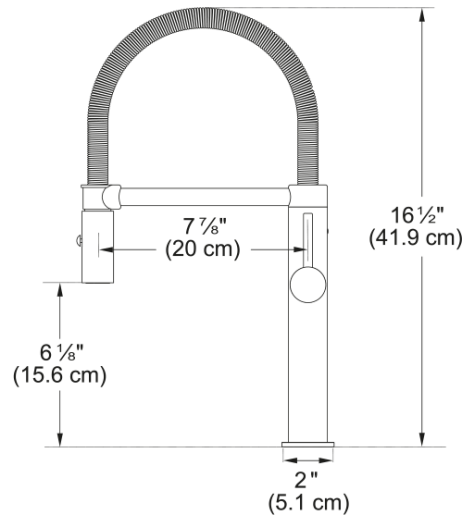

## Pescara Semi-Pro Faucet - PES-SP-304 | 115.0442.968

Stainless Steel 16.5-inch Single Handle Semi-Pro Kitchen Faucet with Magnetic Sprayer Dock. The intuitive, ergonomic design allows easy toggling between spray and stream. The arch design offers exceptional space for cleaning or filling large pots and pans. The ECO cartridge's built-in water-saving feature helps conserve water during everyday kitchen tasks. The magnetic docking system provides an intuitive, quick release and keeps the spray head securely in place when not in use. Solid brass construction ensures long-lasting performance. This model replaces the FFPD4450 Pescara Faucet

### Aspect

Spout type	S - semi-professional
Color	Stainless steel
Type of material	Stainless steel 304
Flexible pullout hose material	Metal
Spray head material	Stainless steel

### Product Dimensions

Faucet hole diameter	35 mm
Cartridge dimension	28 mm

### Installation

Mounting type	Shank
Water supply hose connection	1/2"
Water supply hose length	650 mm