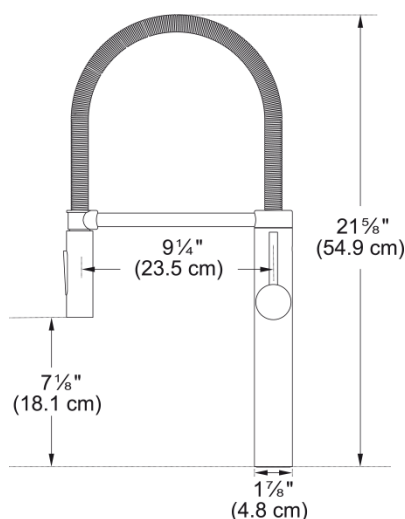

Pescara Semi-Pro Faucet - PES-SPX-304 | 115.0435.802

Stainless Steel 22-inch Single Handle Semi-Pro Kitchen Faucet with Magnetic Sprayer Dock. The Intuitive, ergonomic design allows easy toggling between spray and stream. The arch design offers exceptional space for cleaning or filling large pots and pans. The magnetic docking system provides an intuitive, quick release and keeps the spray head securely in place when not in use. Solid brass construction ensures long-lasting performance. This model replaces the FFPD4350 Pescara Faucet

Aspect

Spout type	S - semi-professional
Color	Stainless steel
Type of material	Stainless steel 304
Flexible pullout hose material	Metal
Spray head material	Plastic

Product Dimensions

Faucet hole diameter	35 mm
Cartridge dimension	35 mm

Installation

Mounting type	Shank
Water supply hose connection	1/2"
Water supply hose length	650 mm

Product specifications

Pressure	High pressure
Faucet type	Spray
Faucet operation	Side lever
Faucet rotation	360°