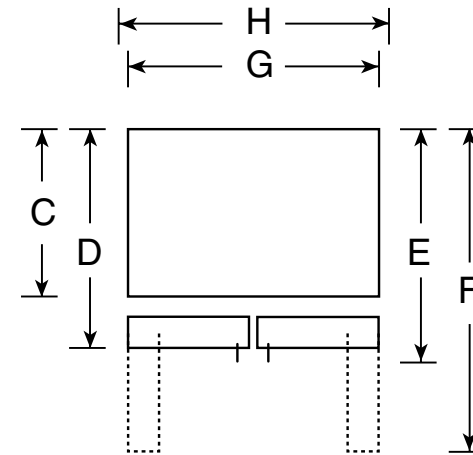

### Dimensions and Installation Information (in inches)

Overall Dimensions	Height to top of hinge (in.) <b>A</b>	<b>69-5/8</b>
	Height to top of case (in.) <b>B</b>	<b>69</b>
	Case depth without door (in.) <b>C</b>	<b>23-7/8</b>
	Case depth less door handle (in.) <b>D</b>	<b>28-1/2</b>
	Case depth with door handle (in.) <b>E</b>	<b>31-3/8</b>
	Depth with fresh food door open 90° (in.) <b>F</b>	<b>43-1/2</b>
	Width (in.) <b>G</b>	<b>35-3/4</b>
Air Clearances	Width with door open 90° inc. door handle (in.) <b>H</b>	<b>44</b>
	Each side (in.)	<b>1/8</b>
	Top (in.)	<b>1</b>
	Back (in.)	<b>2</b>

#### Note:

Anti-tip bracket part number 200D8494P001 will be shipped with every counter-depth model

Above illustration intended for dimensional reference only. Refer to photography for actual product appearance.