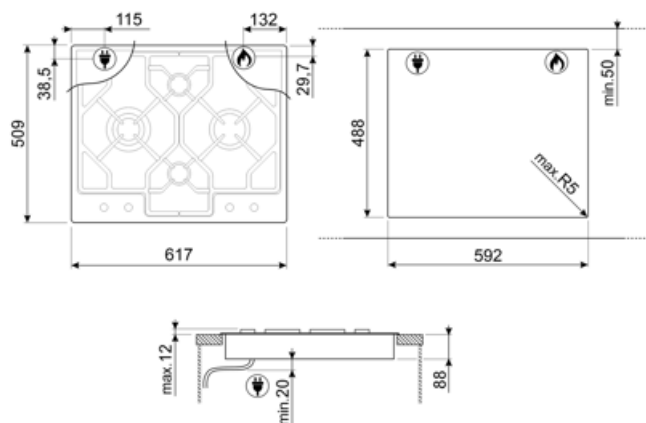

Electrical Connection

Plug	(B) USA 120V	Frequency	60 Hz
Voltage	120 V	Power cord length	47 1/4 "
Electric cable type	Single phase	Plug	B

Gas Connection

Gas Type	G20 Natural gas	Other gas nozzles included	G30 LPG liquid gas
Gas connection	Cylindric	Gas nominal rating	9500 W