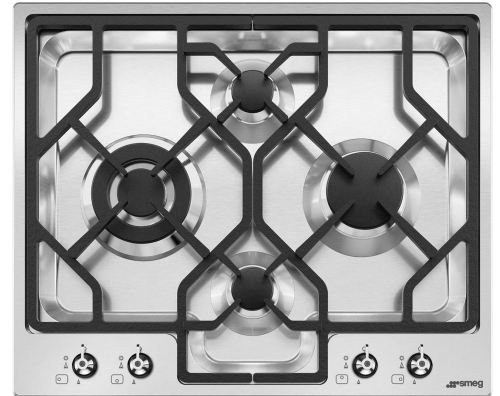

PGFU24X

Product family
Installation
Dimensions
Power supply
Type
EAN code

Cooktop
Ultra-low profile
24"
Gas
Gas
8017709299712

Aesthetic

Aesthetics
Color
Finishing
Material
Stainless steel type
Grates
Burners material
Control setting type
Controls position
No. of controls
Controls color
Silkscreen color

Classic
Stainless steel
Satin
Stainless steel
Brushed
Cast iron
Aluminum
Control knobs
Front
4
Stainless steel effect
Black

Technical Features

Left - 3.50 kW
Rear-center - 1.10 kW
Front-center - 1.10 kW
Right - 2.70 kW

Gas safety valves Yes Automatic Ignition Yes

Accessories Included

Cast iron wok support 1

Electrical Connection

Plug	(B) USA 120V	Frequency	60 Hz
Voltage	120 V	Power cord length	47 1/4 "
Electric cable type	Single phase	Plug	B

- | | | | |
|--|---|---|--|
|  | Ultra-low profile: Installation of product with flat edge - height of 1 mm. |  | Heavy duty cast iron pan stands: for maximum stability and strength. |
|  | Knobs control | | |