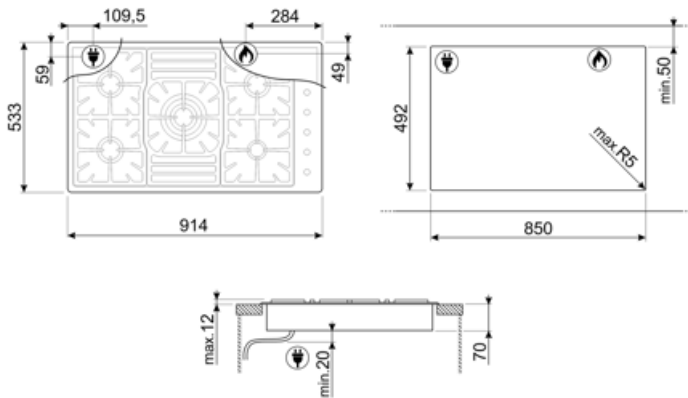

Gas safety valves	Yes	Automatic Ignition	Yes

Accessories Included

Cast iron wok support 1

Electrical Connection

Nominal power	1 W	Frequency	50/60 Hz
Voltage	100-120 V	Power cord length	47 1/4 "
Electric cable type	Single phase	Plug	B

Gas Connection

Gas Type	G20 Natural gas	Other gas nozzles included	G30 LPG liquid gas
Gas connection	Cylindric	Gas nominal rating	9500 W