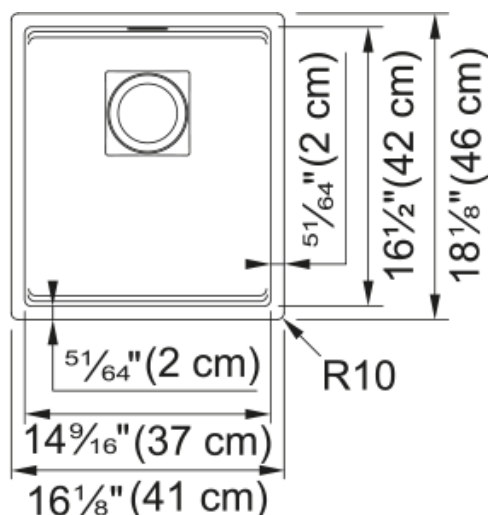

## Peak Undermount Sink - PKG11014CHA | 125.0507.547

16.1-in. x 18.1-in. Undermount Single Bowl Bar/Prep Fraganite Sink in Champagne. Peak Fraganite doesn't just fit in – it excels in every modern kitchen space. The integrated ledge enhances the functionality of the sink by creating an elevated workspace, allowing you to work directly over the sink. Clean lines, tight corners add a contemporary edge to this line of sinks, while the drain cover provides a flat bottom surface so glassware can stand up in the bowl of the sink.

### Product Dimensions

Length (right to left)	16.142
Width (front to back)	18.11
Large bowl size: right to left	14.567
Large bowl size: front to back	16.535
Large bowl: depth	7.874

### Installation

Minimum cabinet size	18"
----------------------	-----

### Product specifications

Installation type	Undermount
Drain hole	3 1/2"
Position of drainer	No drainer