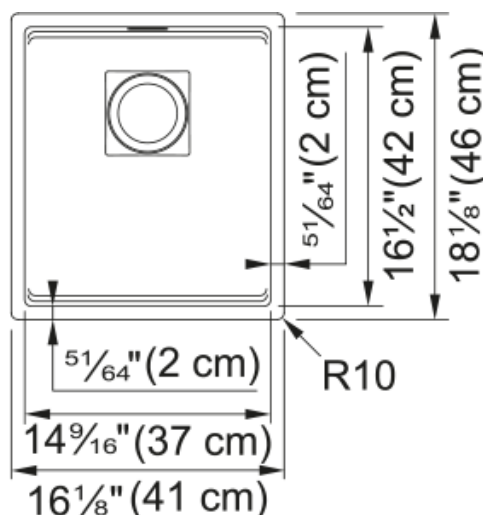

Peak Undermount Sink - PKG11014MBK | 125.0637.086

16.1-in. x 18.1-in. Undermount Single Bowl Bar/Prep Fraganite Sink in Matte Black. Peak Fraganite doesn't just fit in – it excels in every modern kitchen space. The integrated ledge enhances the functionality of the sink by creating an elevated workspace, allowing you to work directly over the sink. Clean lines, tight corners add a contemporary edge to this line of sinks, while the drain cover provides a flat bottom surface so glassware can stand up in the bowl of the sink.

Aspect

Sink type	Sink
Type of material	Granite
Number of bowls	1
Color	Matte black
Surface finish	None

Product Dimensions

Length (right to left)	16.142
Width (front to back)	18.11
Large bowl size: right to left	14.567
Large bowl size: front to back	16.535
Large bowl: depth	7.874

Installation

Minimum cabinet size	21"
----------------------	-----

Product specifications

Installation type	Undermount
Drain hole	3 1/2"
Position of drainer	No drainer

Product identification

Product brand	FRANKE
Product family	Mythos
Collection	Peak
Certified by	CE