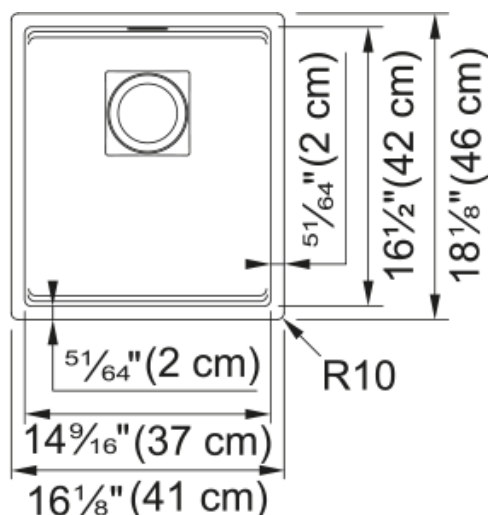

Peak Undermount Sink - PKG11014MOC | 125.0507.786

16.1-in. x 18.1-in. Undermount Single Bowl Bar/Prep Fraganite Sink in Mocha. Peak Fraganite doesn't just fit in – it excels in every modern kitchen space. The integrated ledge enhances the functionality of the sink by creating an elevated workspace, allowing you to work directly over the sink. Clean lines, tight corners add a contemporary edge to this line of sinks, while the drain cover provides a flat bottom surface so glassware can stand up in the bowl of the sink.

Aspect

Sink type	Sink
Type of material	Granite
Number of bowls	1
Color	Mocha
Surface finish	None

Product Dimensions

Length (right to left)	16.142
Width (front to back)	18.11
Large bowl size: right to left	14.567
Large bowl size: front to back	16.535
Large bowl: depth	7.874

Installation

Minimum cabinet size	18"
----------------------	-----

Product specifications

Installation type	Undermount
Drain hole	3 1/2"
Position of drainer	No drainer

Product identification

Product brand	FRANKE
Product family	Mythos
Collection	Peak
Certified by	CE
Certified by	UKCA