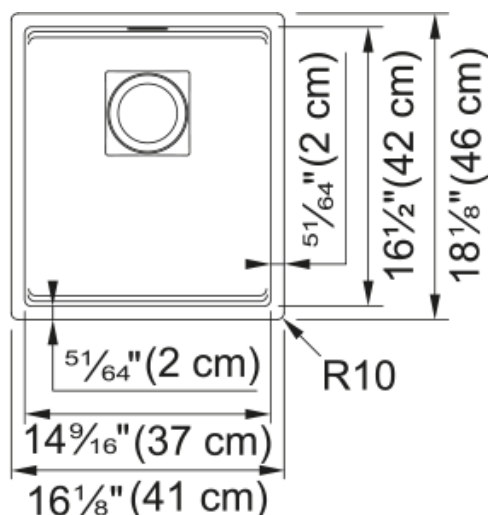

Peak Undermount Sink - PKG11014ONY | 125.0507.789

16.1-in. x 18.1-in. Undermount Single Bowl Bar/Prep Fraganite Sink in Slate Grey. Peak Fraganite doesn't just fit in – it excels in every modern kitchen space. The integrated ledge enhances the functionality of the sink by creating an elevated workspace, allowing you to work directly over the sink. Clean lines, tight corners add a contemporary edge to this line of sinks, while the drain cover provides a flat bottom surface so glassware can stand up in the bowl of the sink.

Aspect

Sink type	Sink
Type of material	Granite
Number of bowls	1
Color	Onyx
Surface finish	None

Product Dimensions

Length (right to left)	16.142
Width (front to back)	18.11
Large bowl size: right to left	14.567
Large bowl size: front to back	16.535
Large bowl: depth	7.874

Installation

Minimum cabinet size	18"
----------------------	-----

Product specifications

Installation type	Undermount
Drain hole	3 1/2"
Position of drainer	No drainer

Product identification

Product brand	FRANKE
Product family	Mythos
Collection	Peak
Certified by	CE
Certified by	UKCA