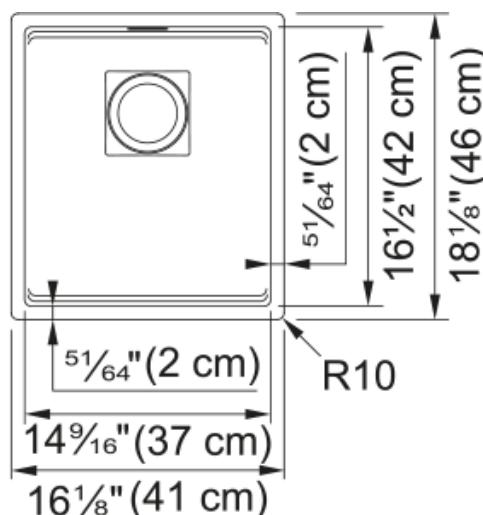

## Peak Undermount Sink - PKG11014PWT | 125.0641.520

16.1-in. x 18.1-in. Undermount Single Bowl Bar/Prep Fraganite Sink in Polar White. Peak Fraganite doesn't just fit in – it excels in every modern kitchen space. The integrated ledge enhances the functionality of the sink by creating an elevated workspace, allowing you to work directly over the sink. Clean lines, tight corners add a contemporary edge to this line of sinks, while the drain cover provides a flat bottom surface so glassware can stand up in the bowl of the sink.

### Product Dimensions

Length (right to left)	16.142
Width (front to back)	18.11
Large bowl size: right to left	14.567
Large bowl size: front to back	16.535
Large bowl: depth	7.874

### Installation

Minimum cabinet size	21"
----------------------	-----

### Product specifications

Installation type	Undermount
Drain hole	3 1/2"
Position of drainer	No drainer