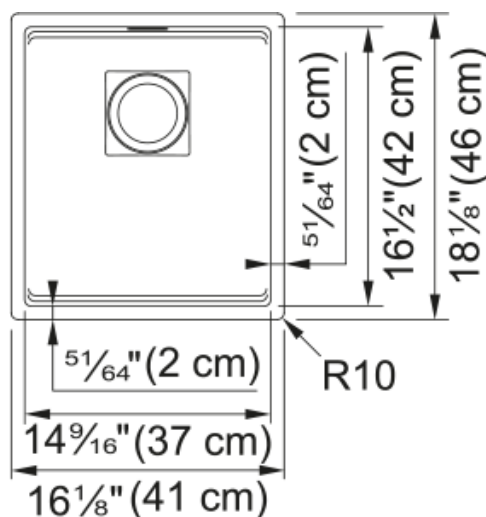

Peak Undermount Sink - PKG11014SHG | 125.0507.824

16.1-in. x 18.1-in. Undermount Single Bowl Bar/Prep Fraganite Sink in Stone Grey. Peak Fraganite doesn't just fit in - it excels in every modern kitchen space. The integrated ledge enhances the functionality of the sink by creating an elevated workspace, allowing you to work directly over the sink. Clean lines, tight corners add a contemporary edge to this line of sinks, while the drain cover provides a flat bottom surface so glassware can stand up in the bowl of the sink.

Aspect

Sink type	Sink
Type of material	Granite
Number of bowls	1
Color	Stone grey
Surface finish	None

Product Dimensions

Length (right to left)	16.142
Width (front to back)	18.11
Large bowl size: right to left	14.567
Large bowl size: front to back	16.535
Large bowl: depth	7.874

Installation

Minimum cabinet size	18"
----------------------	-----

Product specifications

Installation type	Undermount
Drain hole	3 1/2"
Position of drainer	No drainer

Product identification

Product brand	FRANKE
Product family	Mythos
Collection	Peak
Certified by	CE
Certified by	UKCA