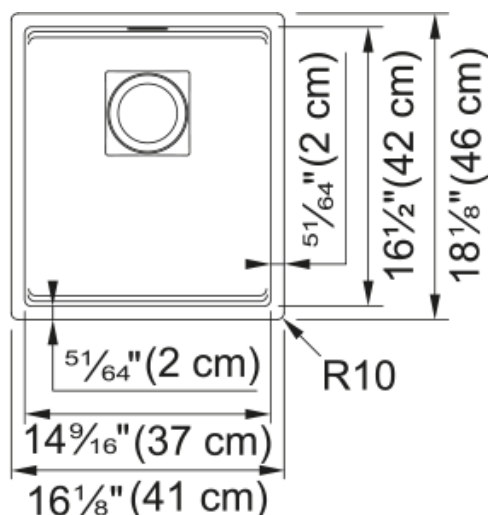

Peak Undermount Sink - PKG11014SLG | 125.0713.126

"16.1-in. x 18.1-in. Undermount Single Bowl Bar/Prep Fragranite Sink in Slate Grey. Peak Fragranite doesn't just fit in – it excels in every modern kitchen space. The integrated ledge enhances the functionality of the sink by creating an elevated workspace, allowing you to work directly over the sink. Clean lines, tight corners add a contemporary edge to this line of sinks, while the drain cover provides a flat bottom surface so glassware can stand up in the bowl of the sink."

Aspect

Sink type	Sink
Type of material	Granite
Number of bowls	1
Color	Slate grey
Surface finish	None

Product Dimensions

Length (right to left)	16.142
Width (front to back)	18.11
Large bowl size: right to left	14.567
Large bowl size: front to back	16.535
Large bowl: depth	7.874

Installation

Minimum cabinet size	18"
----------------------	-----

Product specifications

Installation type	Undermount
Drain hole	3 1/2"
Position of drainer	No drainer

Product identification

Product brand	FRANKE
Collection	Peak
Certified by	IAPMO