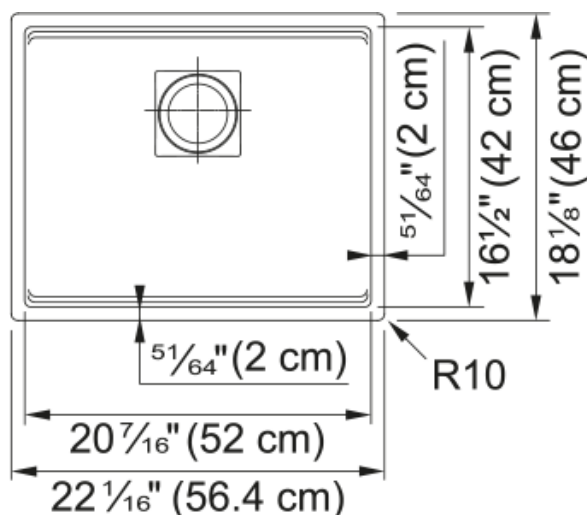

Peak Undermount Sink - PKG11020CHA | 125.0507.827

22.06-in. x 18.21-in. Undermount Single Bowl Fraganite Kitchen Sink in Champagne. Peak Fraganite doesn't just fit in - it excels in every modern kitchen space. The integrated ledge enhances the functionality of the sink by creating an elevated workspace, allowing you to work directly over the sink. Clean lines, tight corners add a contemporary edge to this line of sinks, while the drain cover provides a flat bottom surface so glassware can stand up in the bowl of the sink.

Aspect

Sink type	Sink
Type of material	Granite
Number of bowls	1
Color	Champagne
Surface finish	None

Product Dimensions

Length (right to left)	22.047
Width (front to back)	18.11
Large bowl size: right to left	20.472
Large bowl size: front to back	16.535
Large bowl: depth	7.874

Installation

Minimum cabinet size	24"
----------------------	-----

Product specifications

Installation type	Undermount
Drain hole	3 1/2"
Position of drainer	No drainer

Product identification

Product brand	FRANKE
Product family	Mythos
Collection	Peak
Certified by	CE
Certified by	UKCA