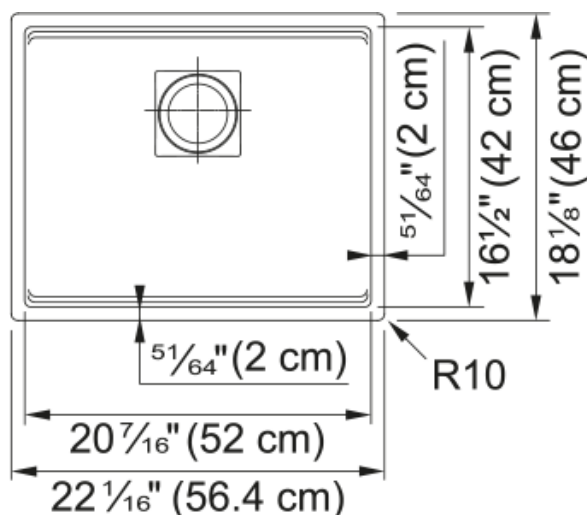

## Peak Undermount Sink - PKG11020MBK | 125.0637.088

22.06-in. x 18.21-in. Undermount Single Bowl Fraganite Kitchen Sink in Matte Black. Peak Fraganite doesn't just fit in - it excels in every modern kitchen space. The integrated ledge enhances the functionality of the sink by creating an elevated workspace, allowing you to work directly over the sink. Clean lines, tight corners add a contemporary edge to this line of sinks, while the drain cover provides a flat bottom surface so glassware can stand up in the bowl of the sink.

### Product Dimensions

Length (right to left)	22.047
Width (front to back)	18.11
Large bowl size: right to left	20.472
Large bowl size: front to back	16.535
Large bowl: depth	7.874

### Installation

Minimum cabinet size	27"
----------------------	-----

### Product specifications

Installation type	Undermount
Drain hole	3 1/2"
Position of drainer	No drainer