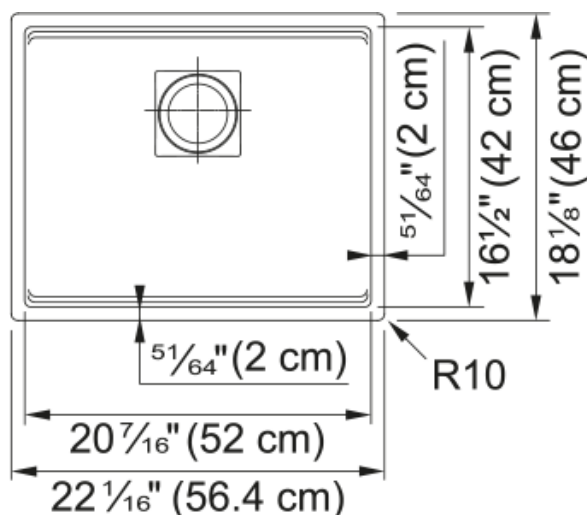

Peak Undermount Sink - PKG11020MOC | 125.0507.828

22.06-in. x 18.21-in. Undermount Single Bowl Fraganite Kitchen Sink in Mocha. Peak Fraganite doesn't just fit in – it excels in every modern kitchen space. The integrated ledge enhances the functionality of the sink by creating an elevated workspace, allowing you to work directly over the sink. Clean lines, tight corners add a contemporary edge to this line of sinks, while the drain cover provides a flat bottom surface so glassware can stand up in the bowl of the sink.

Aspect

Sink type	Sink
Type of material	Granite
Number of bowls	1
Color	Mocha
Surface finish	None

Product Dimensions

Length (right to left)	22.047
Width (front to back)	18.11
Large bowl size: right to left	20.472
Large bowl size: front to back	16.535
Large bowl: depth	7.874

Installation

Minimum cabinet size	24"
----------------------	-----

Product specifications

Installation type	Undermount
Drain hole	3 1/2"
Position of drainer	No drainer

Product identification

Product brand	FRANKE
Product family	None
Collection	Peak
Certified by	CE
Certified by	UKCA