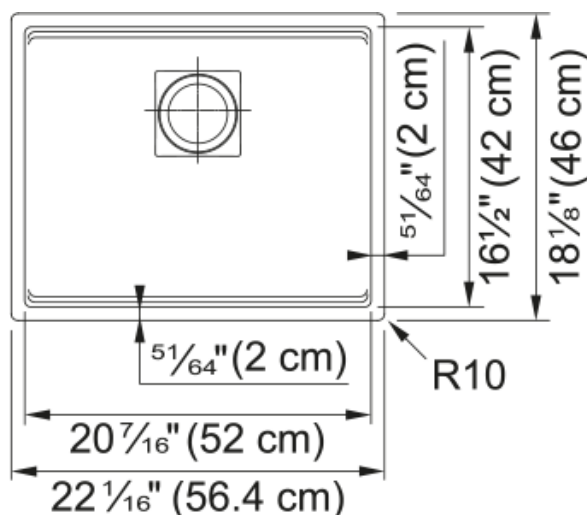

Peak Undermount Sink - PKG11020PWT | 125.0641.521

22.06-in. x 18.21-in. Undermount Single Bowl Fraganite Kitchen Sink in Polar White. Peak Fraganite doesn't just fit in – it excels in every modern kitchen space. The integrated ledge enhances the functionality of the sink by creating an elevated workspace, allowing you to work directly over the sink. Clean lines, tight corners add a contemporary edge to this line of sinks, while the drain cover provides a flat bottom surface so glassware can stand up in the bowl of the sink.

Aspect

Sink type	Sink
Type of material	Fragranite
Number of bowls	1
Product color	Polar white
Surface finish	None

Product Dimensions

Length (right to left)	22.047
Width (front to back)	18.11
Large bowl size: right to left	20.472
Large bowl size: front to back	16.535
Large bowl: depth	7.874

Installation

Minimum cabinet size	27"
----------------------	-----

Product specifications

Installation type	Undermount
Drain hole	3 1/2"
Position of drainer	No drainer

Product identification

Product brand	FRANKE
Product family	Mythos
Collection	Peak
Certified by	CE