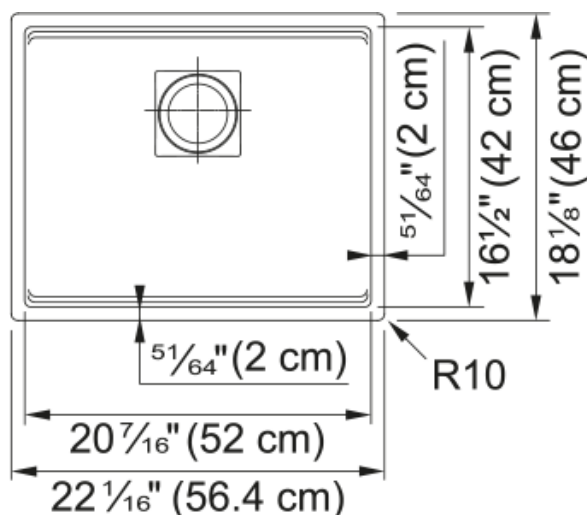

## Peak Undermount Sink - PKG11020SLG | 125.0713.128

22.06-in. x 18.21-in. Undermount Single Bowl Fraganite Kitchen Sink in Slate Grey. Peak Fraganite doesn't just fit in – it excels in every modern kitchen space. The integrated ledge enhances the functionality of the sink by creating an elevated workspace, allowing you to work directly over the sink. Clean lines, tight corners add a contemporary edge to this line of sinks, while the drain cover provides a flat bottom surface so glassware can stand up in the bowl of the sink.

### Product Dimensions

Length (right to left)	22.047
Width (front to back)	18.11
Large bowl size: right to left	20.472
Large bowl size: front to back	16.535
Large bowl: depth	7.874

### Installation

Minimum cabinet size	24"
----------------------	-----

### Product specifications

Installation type	Undermount
Drain hole	3 1/2"
Position of drainer	No drainer