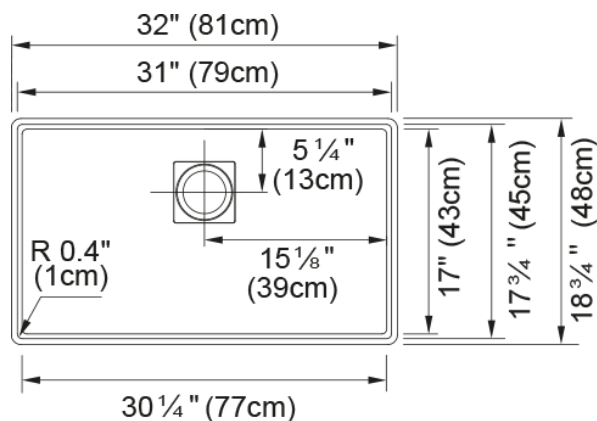

## Peak Undermount Sink - PKG11031CHA | 125.0389.570

32.0-in. x 18.75-in. Undermount Single Bowl Fraganite Kitchen Sink in Champagne. Peak Fraganite doesn't just fit in – it excels in every modern kitchen space. The integrated ledge enhances the functionality of the sink by creating an elevated workspace, allowing you to work directly over the sink. Clean lines, tight corners add a contemporary edge to this line of sinks, while the drain cover provides a flat bottom surface so glassware can stand up in the bowl of the sink.

### Product Dimensions

Length (right to left)	31.984
Width (front to back)	18.74
Large bowl size: right to left	31
Large bowl size: front to back	17.756
Large bowl: depth	9.5

### Installation

Minimum cabinet size	36"
----------------------	-----

### Product specifications

Installation type	Undermount
Drain hole	3 1/2"
Position of drainer	No drainer