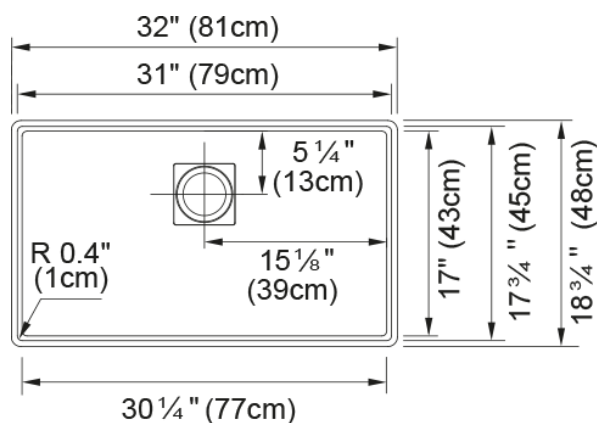

Peak Workcenter Sink - PKG11031CHA-WKC | 125.0672.234

32.0-in. x 18.75-in. Undermount Single Bowl Granite Kitchen Sink in Champagne. The Peak Granite Workcenter transforms an underutilized area in the kitchen into a space that is both functional and sophisticated. The integrated ledge enhances your workspace by allowing you to work directly over the sink, and the included custom-fit accessories streamline your workflow. Available in seven color hues, the Peak Granite Workcenter seamlessly blends into the most active area in your house, the kitchen. ACCESSORIES INCLUDED: Bottom Grid Mat, Shelf Grid, Cutting Board, Drain Cover and Strainer Basket

Aspect

Sink type	Sink
Type of material	Granite
Number of bowls	1
Color	Champagne
Surface finish	None

Product Dimensions

Length (right to left)	31.984
Width (front to back)	18.74
Large bowl size: right to left	31
Large bowl size: front to back	17.756
Large bowl: depth	9.5

Installation

Minimum cabinet size	36"
----------------------	-----

Product specifications

Installation type	Undermount
Drain hole	3 1/2"
Position of drainer	No drainer

Product identification

Product brand	FRANKE
Product family	Mythos
Collection	Peak
Certified by	CE