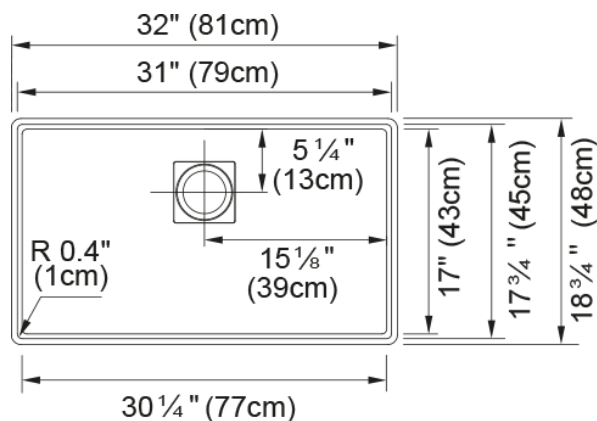

Peak Undermount Sink - PKG11031MOC | 125.0390.397

32.0-in. x 18.75-in. Undermount Single Bowl Fraganite Kitchen Sink in Mocha. Peak Fraganite doesn't just fit in – it excels in every modern kitchen space. The integrated ledge enhances the functionality of the sink by creating an elevated workspace, allowing you to work directly over the sink. Clean lines, tight corners add a contemporary edge to this line of sinks, while the drain cover provides a flat bottom surface so glassware can stand up in the bowl of the sink.

Aspect

Sink type	Sink
Type of material	Granite
Number of bowls	1
Color	Mocha
Surface finish	None

Product Dimensions

Length (right to left)	31.984
Width (front to back)	18.74
Large bowl size: right to left	31
Large bowl size: front to back	17.756
Large bowl: depth	9.5

Installation

Minimum cabinet size	36"
----------------------	-----

Product specifications

Installation type	Undermount
Drain hole	3 1/2"
Position of drainer	No drainer

Product identification

Product brand	FRANKE
Product family	Mythos
Collection	Peak
Certified by	CE